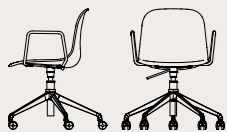

MÁNI PLASTIC AR-HO

Art. 987
Sedia home office con braccioli con scocca in polipropilene/Home-office chair with armrests with polypropylene shell
A/H 81-93 x L/W 67 x P/D 67 cm
Seduta/Seat: 43-56 cm
Bracciolo/Arm: 65,5-77,5 cm
*Art. 1021, *Art. 1022