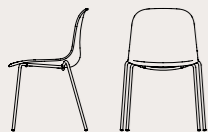

MÁNI PLASTIC

by Welling Ludvik Sedute/Seats

MÁNI PLASTIC 4L

Art. 957
Sedia impilabile a 4 gambe e scocca in polipropilene/Stackable 4-legs chair with polypropylene shell
A/H 80,5 x L/W 56,5 x P/D 53 cm
Seduta/Seat: 45 cm
Impilabilità/Stackability: 10 Pz./Pcs
Indoor/Outdoor
*Art. 1021, *Art. 1022

MÁNI PLASTIC 4L/ns

Art. 1119
Sedia a 4 gambe e scocca in polipropilene/4-legs chair with polypropylene shell
A/H 80,5 x L/W 47 x P/D 52 cm
Seduta/Seat: 45 cm
Indoor/Outdoor
*Art. 1021, *Art. 1022

MÁNI PLASTIC SL

Art. 958
Sedia impilabile sled con scocca in polipropilene/Stackable sled chair with polypropylene shell
A/H 80,5 x L/W 55,5 x P/D 54 cm
Seduta/Seat: 45 cm
Impilabilità/Stackability: 10 Pz./Pcs
*Art. 1021, *Art. 1022