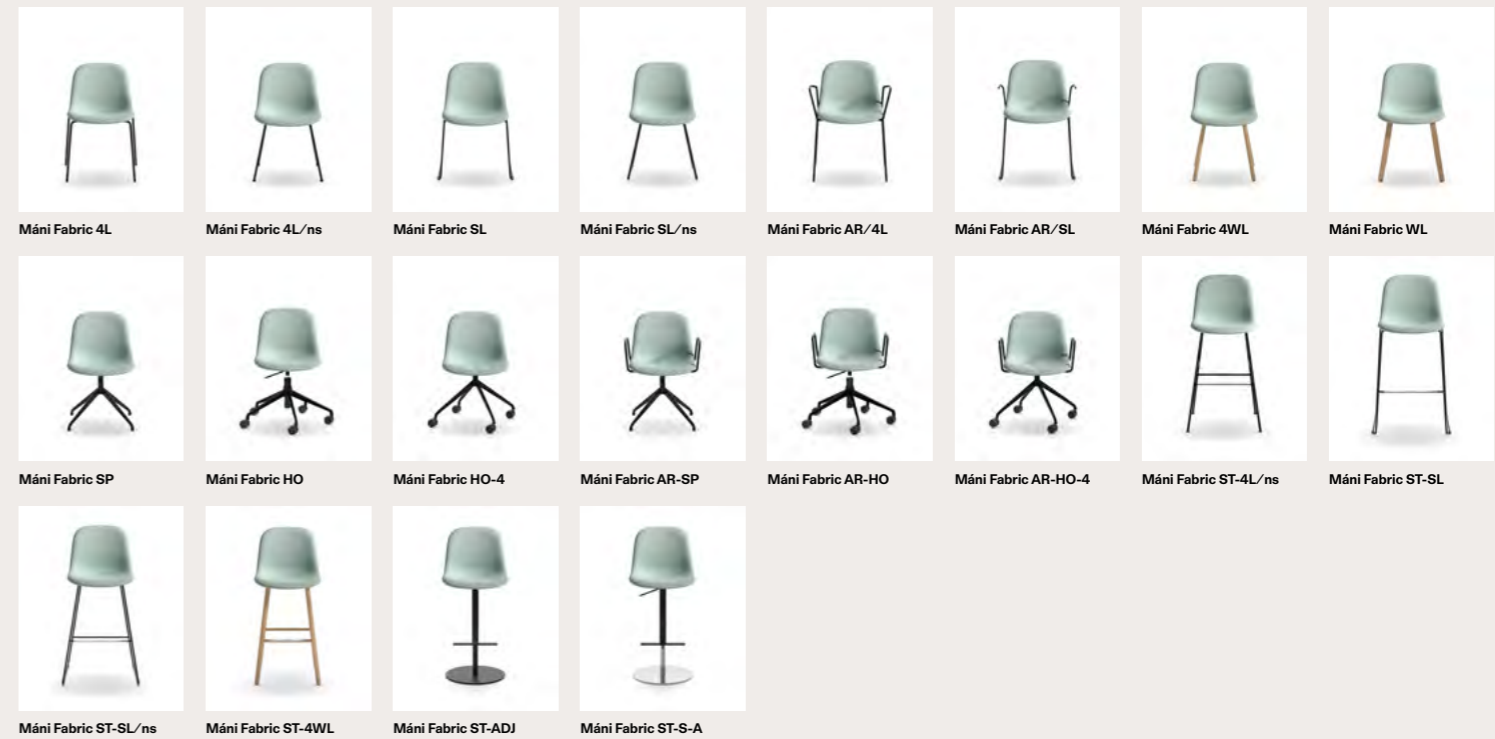

MÁNI
Welling Ludvik

Dati tecnici/Technical data:
p. 228

Finiture/Finishes
p. 355

Altri prodotti/Other products
by Welling Ludvik:

p. 190 → **MÁNI ARMSHELL**

Welling Ludvik
→ p. 412

Hee Welling (1974, Copenhagen) and Gudmundur Ludvik (1970, Reykjavik,) both have deep roots in the Scandinavian design and crafts tradition. They met at the Danish Design School in Copenhagen and have since been sharing a studio. In 2010 they founded Welling/Ludvik to combine their efforts and improve their design even further. Hee Welling has a degree in furniture design from DDS. Gudmundur Ludvik has a background as a carpenter and a sculptor from The Icelandic Academy of Arts. He also holds a degree in furniture design from DDS.