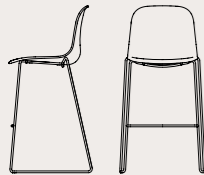

*Art. 1021

MÁNI WOOD SP

Art. 1007
Sedia spider con scocca in basic veneer / Spider chair with basic veneer shell

A/H 80,5 x L/W 48 x P/D 53 cm
Seduta/Seat: 45 cm

*Art. 1021

MÁNI WOOD HO/4

Art. 1009
Sedia home-office con scocca in basic veneer / Home-office chair with basic veneer shell

A/H 80,5 x L/W 48 x P/D 52 cm
Seduta/Seat: 45 cm

*Art. 1021

MÁNI WOOD ST-SL

Art. 1038
Sgabellone sled impilabile con scocca in basic veneer / Stackable sled stool with basic veneer shell

A/H 111 x L/W 56 x P/D 55 cm
Seduta/Seat: 75 cm
Impilabilità/Stackability: 4 Pz./Pcs