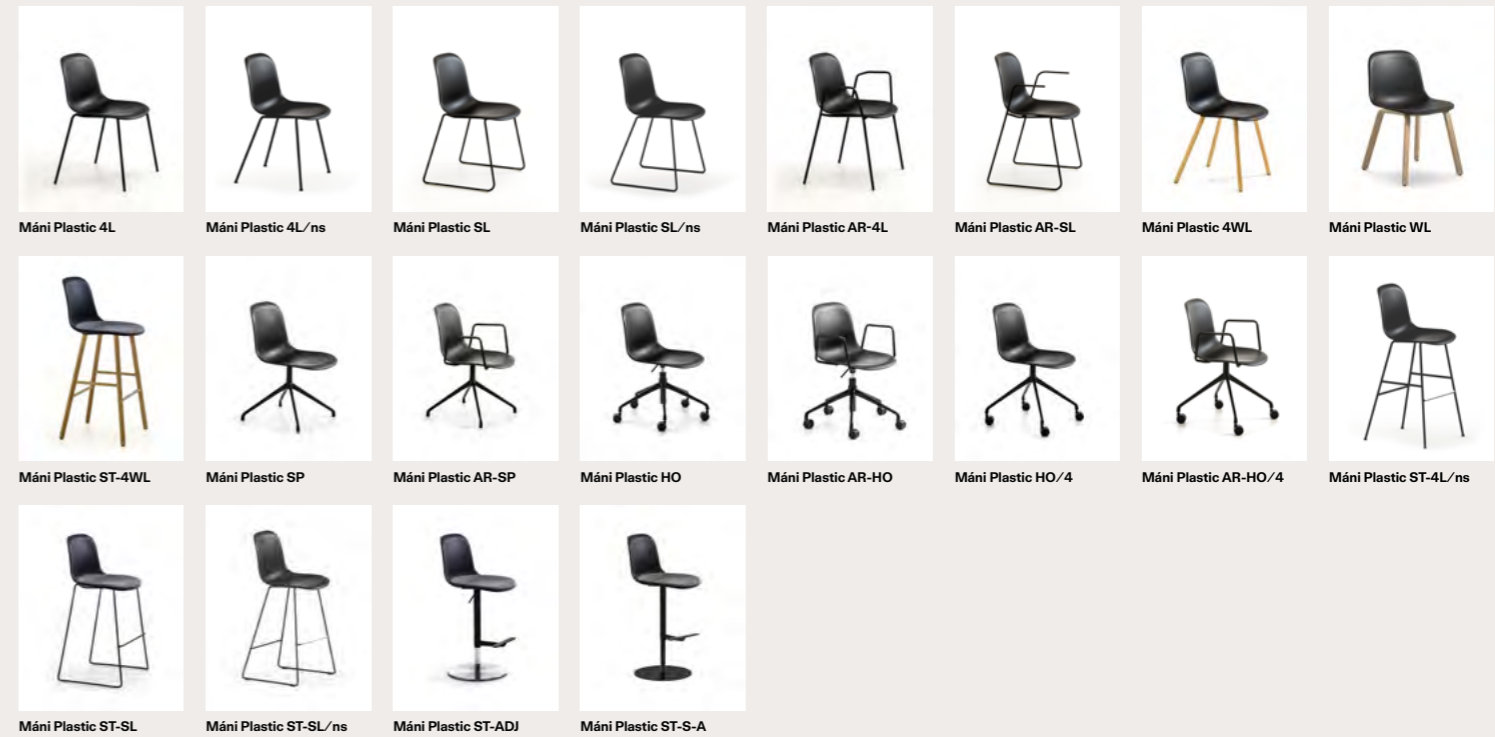

MÁNI PLASTIC ST SL NS
M7 Black Metal Frame, Pp3 Black Shell

MÁNI
Welling Ludvik

Dati tecnici/Technical data:
p. 224

Finiture/Finishes
p. 355

Altri prodotti/Other products
by Welling Ludvik:

p. 190 → **MÁNI ARMSHELL**

Welling Ludvik
→ p. 412

Hee Welling (1974, Copenhagen) and Gudmundur Ludvik (1970, Reykjavik,) both have deep roots in the Scandinavian design and crafts tradition. They met at the Danish Design School in Copenhagen and have since been sharing a studio. In 2010 they founded Welling/Ludvik to combine their efforts and improve their design even further. Hee Welling has a degree in furniture design from DDS. Gudmundur Ludvik has a background as a carpenter and a sculptor from The Icelandic Academy of Arts. He also holds a degree in furniture design from DDS.