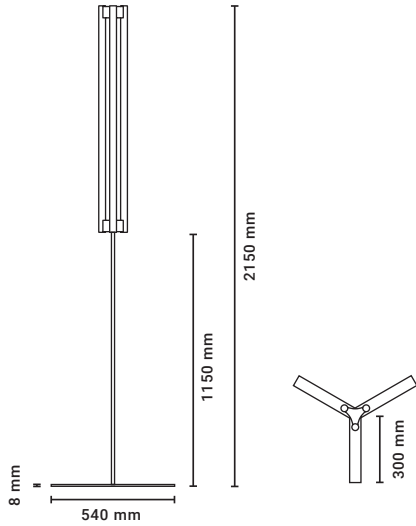

LIA

Table 30

Type	Floor light
Material	Brass
Environment	Indoors
Dimension	280 x 670 mm
Cable Length	1500 mm
Weight	2.2 kg
Certification	IP20 CE
EU/UK	230 V
Lamps	max. 3 x 35 W, S14s
	our suggestion: 3 x linear opal LED, 2700 K, 275 lm, Mains (Phase) dimmable,
	EPREL-ID: 566198

LIA
Floor 50

Type	Floor light
Material	Brass
Environment	Indoors
Dimensions	370 x 1170 mm
Cable Length	1500 mm
Weight	2.4 kg
Certification	IP20 CE
EU/UK	230 V
Lamps	max. 3 x 60 W, S14s, our suggestion: 3x linear opal LED, 2700 K, 470 lm, Mains (Phase) dimnable, EPREL-ID: 566200

Standard finishes:

050 08 101 12	polished nickel
050 08 201 12	brushed nickel
050 08 202 12	brushed brass
050 08 209 12	black matte

LIA
Floor 100

Type	Floor light
Material	Brass
Environment	Indoors
Dimensions	540 x 2150 mm
Cable Length	1500 mm
Weight	3 kg
Certification	IP20 CE
EU/UK	230 V
Lamps	max 3 x 120 W, S14s, our suggestion: 3x linear opal LED, 2700 K, 1055 lm, Mains (Phase) dimmable, EPREL-ID: 566195