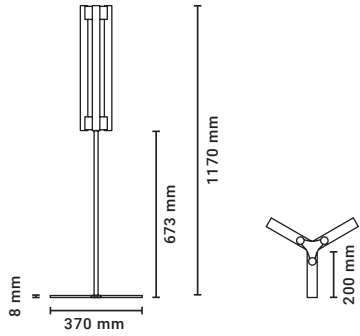

LIA

Table 30

Type	Floor light
Material	Brass
Environment	Indoors
Dimension	280 x 670 mm
Cable Length	1500 mm
Weight	2.2 kg
Certification	IP20 CE
EU/UK	230 V
Lamps	max. 3 x 35 W, S14s
	our suggestion: 3 x linear opal LED, 2700 K, 275 lm, Mains (Phase) dimmable,
	EPREL-ID: 566198

LIA
Floor 50

Type	Floor light
Material	Brass
Environment	Indoors
Dimensions	370 x 1170 mm
Cable Length	1500 mm
Weight	2.4 kg
Certification	IP20 CE
EU/UK	230 V
Lamps	max. 3 x 60 W, S14s, our suggestion: 3x linear opal LED, 2700 K, 470 lm, Mains (Phase) dimnable, EPREL-ID: 566200

Standard finishes:

050 08 101 12	polished nickel
050 08 201 12	brushed nickel
050 08 202 12	brushed brass
050 08 209 12	black matte

LIA
Floor 100

Type	Floor light
Material	Brass
Environment	Indoors
Dimensions	540 x 2150 mm
Cable Length	1500 mm
Weight	3 kg
Certification	IP20 CE
EU/UK	230 V
Lamps	max 3 x 120 W, S14s, our suggestion: 3x linear opal LED, 2700 K, 1055 lm, Mains (Phase) dimmable, EPREL-ID: 566195