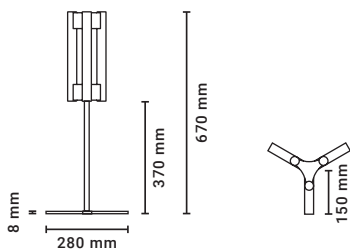

Process: The brass is cut, bent in its shape and polished. Then all the components are nickel plated or the brass is brushed and painted with a clear lacquer to maintain the natural effect of the brass. Lastly all parts are assembled to the LIA lighting object.

LIA

Table 30

Type	Floor light
Material	Brass
Environment	Indoors
Dimension	280 x 670 mm
Cable Length	1500 mm
Weight	2.2 kg
Certification	IP20 CE
EU/UK	230 V
Lamps	max. 3 x 35 W, S14s
	our suggestion: 3 x linear opal LED, 2700 K, 275 lm, Mains (Phase) dimmable,
	EPREL-ID: 566198

LIA
Floor 50

Type	Floor light
Material	Brass
Environment	Indoors
Dimensions	370 x 1170 mm
Cable Length	1500 mm
Weight	2.4 kg
Certification	IP20 CE
EU/UK	230 V
Lamps	max. 3 x 60 W, S14s, our suggestion: 3x linear opal LED, 2700 K, 470 lm, Mains (Phase) dimnable, EPREL-ID: 566200

Standard finishes:

050 08 101 12	polished nickel
050 08 201 12	brushed nickel
050 08 202 12	brushed brass
050 08 209 12	black matte

LIA
Floor 100

Type	Floor light
Material	Brass
Environment	Indoors
Dimensions	540 x 2150 mm
Cable Length	1500 mm
Weight	3 kg
Certification	IP20 CE
EU/UK	230 V
Lamps	max 3 x 120 W, S14s, our suggestion: 3x linear opal LED, 2700 K, 1055 lm, Mains (Phase) dimmable, EPREL-ID: 566195