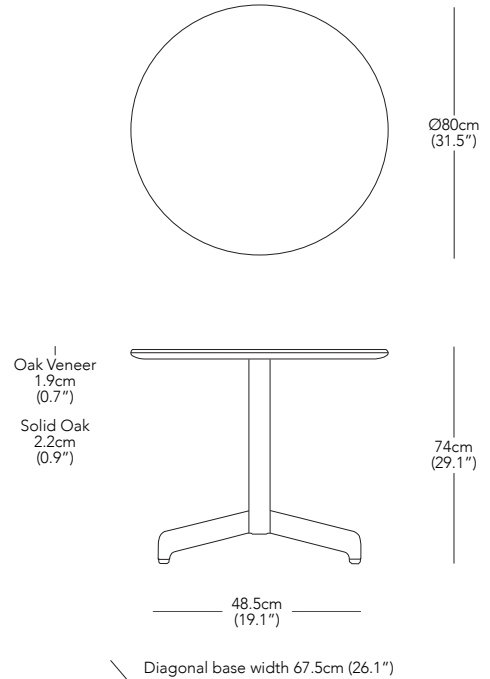

Resident

Jiro Bistro Table - Round

DESIGNER
John Tree / 2020

PRODUCT DESCRIPTION
Bistro Table

PRODUCT CODE

JIR005BSB - Jiro Bistro Table, Black Base, Round Black Solid Oak Top
JIR005BSN - Jiro Bistro Table, Black Base, Round Natural Solid Oak Top
JIR005WSB - Jiro Bistro Table, White Base, Round Black Solid Oak Top
JIR005WSN - Jiro Bistro Table, White Base, Round Natural Solid Oak Top

JIR005BVB - Jiro Bistro Table, Black Base, Round Black Veneer Top
JIR005BVN - Jiro Bistro Table, Black Base, Round Natural Veneer Top
JIR005WVB - Jiro Bistro Table, White Base, Round Black Veneer Top
JIR005WVN - Jiro Bistro Table, White Base, Round Natural Veneer Top

* Components drawn in relative scale. Refer to CAD files for accurate drawings.

MATERIALS

Solid Oak, Oak Veneer, Cast Aluminium

COLOUR OPTIONS

Black Oak Top, Black Base & Stem
Natural Oak Top, Black Base & Stem
Black Oak Top, White Base & Stem
Natural Oak Top, White Base & Stem
Black Veneer Top, Black Base & Stem
Natural Veneer Top, Black Base & Stem
Black Veneer Top, White Base & Stem
Natural Veneer Top, White Base & Stem

PRODUCT ENVIRONMENT

Indoor Use Only

APPROPRIATE FOR HARD CONTRACT USE

Yes

WARRANTY

3 Years

PACKAGED DIMENSIONS

3 Boxes Per Table

W	D	H	Box 1 (Top)
90	90	13cm	0.11 m³
35.4	35.4	5.1"	3.72 ft³
W	D	H	Box 2 (Stem)
70	70	10cm	0.05 m³
27.6	27.6	3.9"	1.77 ft³
W	D	H	Box 3 (Base)
50	50	10cm	0.03 m³
19.7	19.7	3.9"	0.88 ft³

PACKAGED WEIGHT

Box 1 (Shade)	11.0 kg	13.2 lbs	Combined 18.8 kg 41.5 lbs
Box 2 (Base)	2.3 kg	5.1 lbs	
Box 3 (Stem)	5.5 kg	12.1 lbs	

PRODUCT WEIGHT

16.0 kg
35.3 lbs

CUSTOMISATION

Please email sales@resident.co.nz for enquiries.

COUNTRY OF ORIGIN

Lithuania