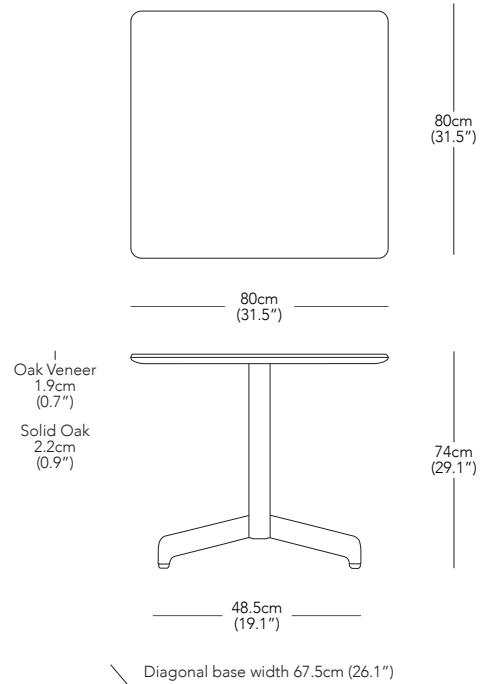

Resident

Jiro Bistro Table - Square

DESIGNER
John Tree / 2020

PRODUCT DESCRIPTION
Bistro Table

PRODUCT CODE
JIR006BSB - Jiro Bistro Table, Black Base, Square Black Solid Oak Top
JIR006BSN - Jiro Bistro Table, Black Base, Square Natural Solid Oak Top
JIR006WSB - Jiro Bistro Table, White Base, Square Black Solid Oak Top
JIR006WSN - Jiro Bistro Table, White Base, Square Natural Solid Oak Top

JIR006BVB - Jiro Bistro Table, Black Base, Square Black Veneer Top
JIR006BVN - Jiro Bistro Table, Black Base, Square Natural Veneer Top
JIR006WVB - Jiro Bistro Table, White Base, Square Black Veneer Top
JIR006WVN - Jiro Bistro Table, White Base, Square Natural Veneer Top

* Components drawn in relative scale. Refer to CAD files for accurate drawings.

MATERIALS
Solid Oak, Oak Veneer, Cast Aluminium

COLOUR OPTIONS
Black Oak Top, Black Base & Stem
Natural Oak Top, Black Base & Stem
Black Oak Top, White Base & Stem
Natural Oak Top, White Base & Stem

Black Veneer Top, Black Base & Stem
Natural Veneer Top, Black Base & Stem
Black Veneer Top, White Base & Stem
Natural Veneer Top, White Base & Stem

PRODUCT ENVIRONMENT
Indoor Use Only

APPROPRIATE FOR HARD CONTRACT USE
Yes

WARRANTY
3 Years

PACKAGED DIMENSIONS
3 Boxes Per Table

W	D	H	Box 1 (Top)
90	90	13	0.11 m³
35.4	35.4	5.1	3.72 ft³
W	D	H	Box 2 (Stem)
70	70	10	0.05 m³
27.6	27.6	3.9	1.77 ft³
W	D	H	Box 3 (Base)
50	50	10	0.03 m³
19.7	19.7	3.9	0.88 ft³

PACKAGED WEIGHT

Box 1 (Shade)	Combined
14.0 kg	21.8 kg
30.9 lbs	48.1 lbs
Box 2 (Base)	
2.3 kg	
5.1 lbs	
Box 3 (Stem)	
5.5 kg	
12.1 lbs	

PRODUCT WEIGHT
20.0 kg
44.1 lbs

CUSTOMISATION
Please email sales@resident.co.nz for enquiries.

COUNTRY OF ORIGIN
Lithuania