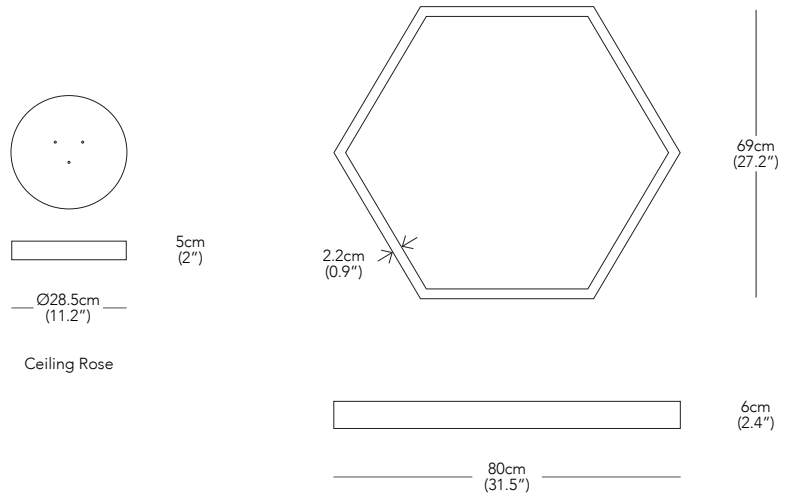

Resident

Hex 750 Pendant

DESIGNER
Resident Studio / 2014

PRODUCT DESCRIPTION
Pendant Light

PRODUCT CODE
HEX002A - Hex 750 Pendant, Aluminium
HEX002B - Hex 750 Pendant, Black
HEX002BR - Hex 750 Pendant, Brass

* Components drawn in relative scale. Refer to CAD files for accurate drawings.

MATERIALS
Aluminium or Brass, Acrylic

COLOUR OPTIONS
Brushed Aluminium
Matt Black
Brushed Brass

PRODUCT ENVIRONMENT
Indoor Use Only

APPROPRIATE FOR HARD CONTRACT USE
Yes

CERTIFICATION
CE, CUL, UL

WARRANTY
3 Years

PACKAGED DIMENSIONS
1 Box Per Light

W	D	H	Box
87	99	10	0.09 m³
34.3	39	3.9	3.18 ft³

Aluminium/Black	Brass
7.0 kg	9.4 kg
15.4 lbs	20.7 lbs

Aluminium/Black	Brass
4.1 kg	6.0 kg
0.9 lbs	13.2 lbs

DIMMING
The Hex 750 Pendant is non-dimmable as standard and comes with a 100W (non-dimmable) Driver. The dimming options below are an additional purchase.

Compatible with the standard driver:
DIM001 - Dimmer with Remote
DIM002 - Dimmer with Wall Switch

Dimmable drivers replacing the standard driver:
DC Dimming:
DRI07 - 90W 0-10V Dimmable Driver
Universal Ac, Triac And Trailing Edge Dimming:
DRI10 - 100W Phasecut Dimmable Driver (EU)
DRI12 - 100W Phasecut Dimmable Driver (US)
Dali Systems:
DRI13 - 75W Dimmable Dali Driver

LIGHT SOURCE
Voltage - 24V
Power Usage - 58W
Lumens - 3543lm
Colour Temperature - 2700K
CRI - 95
Average Lifespan - 50,000Hrs

CEILING ROSE
Matt Black Aluminium

CABLE LENGTH
Min 30cm (12") - Max 200cm (78")

COUNTRY OF ORIGIN
New Zealand