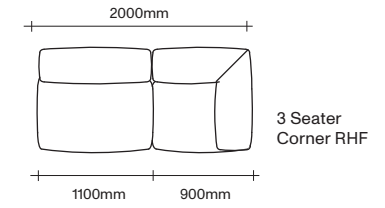

3 Seater Sofa Seat Components

SIMON JAMES

47 Normanby Road
Mt Eden
Auckland 1024
Ph +64 9 377 5556

simonjames.co.nz