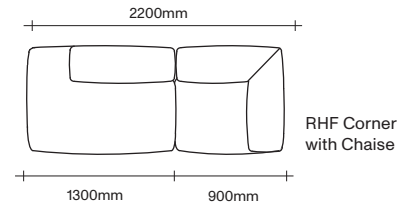

3 Seater Sofa Seat Components

SIMON JAMES

47 Normanby Road
Mt Eden
Auckland 1024
Ph +64 9 377 5556

simonjames.co.nz