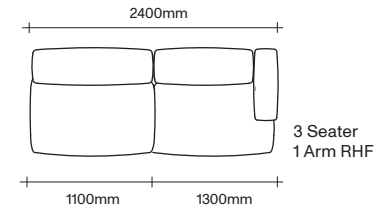

3 Seater Sofa Seat Components

SIMON JAMES

47 Normanby Road
Mt Eden
Auckland 1024
Ph +64 9 377 5556

simonjames.co.nz