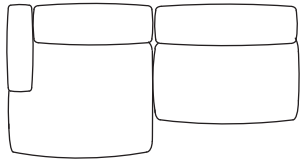

Modular Sofa Configuration Suggestions

SIMON JAMES

47 Normanby Road
Mt Eden
Auckland 1024
Ph +64 9 377 5556

simonjames.co.nz