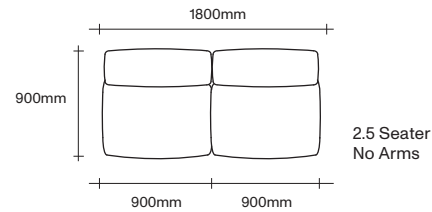

Long Single Seat

Ottoman

Cushion

47 Normanby Road
Mt Eden
Auckland 1024
Ph +64 9 377 5556

simonjames.co.nz

2.5 Seater Sofa Seat Components

SIMON JAMES

47 Normanby Road
Mt Eden
Auckland 1024
Ph +64 9 377 5556