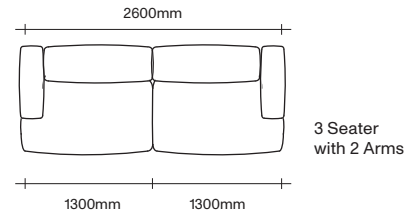

3 Seater Sofa Seat Components

SIMON JAMES

47 Normanby Road
Mt Eden
Auckland 1024
Ph +64 9 377 5556

simonjames.co.nz