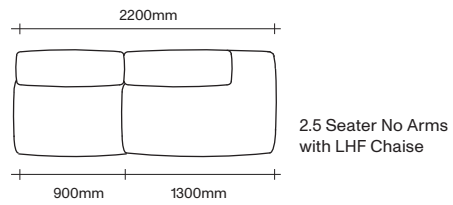

Single RHF with 1 Arm

Chaise LHF with 1 Arm

Chaise RHF

Chaise LHF

Chaise RHF with 1 Arm

Angle Corner

Corner Seat

Single Seat

Long Single Seat

Ottoman

Cushion

47 Normanby Road
Mt Eden
Auckland 1024
Ph +64 9 377 5556

simonjames.co.nz

2.5 Seater Sofa Seat Components

SIMON JAMES

47 Normanby Road
Mt Eden
Auckland 1024
Ph +64 9 377 5556