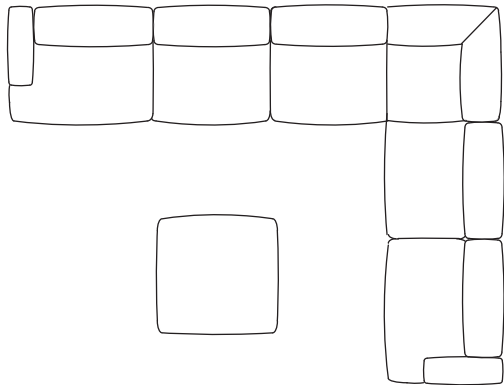

Modular Sofa Configuration Suggestions

SIMON JAMES

47 Normanby Road
Mt Eden
Auckland 1024
Ph +64 9 377 5556

simonjames.co.nz