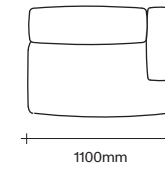

Made in New Zealand

47 Normanby Road
Mt Eden
Auckland 1024
Ph +64 9 377 5556

simonjames.co.nz

Modular Sofa Components

SIMON JAMES

Single LHF with 1 Arm

Long Single LHF with 1 Arm

Long Single RHF with 1 Arm