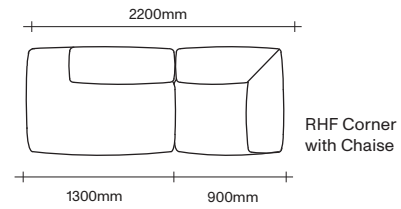

Single RHF with 1 Arm

Chaise LHF with 1 Arm

Chaise RHF

Chaise LHF

Chaise RHF with 1 Arm

Angle Corner

Corner Seat

Single Seat

Long Single Seat

Ottoman

Cushion

47 Normanby Road
Mt Eden
Auckland 1024
Ph +64 9 377 5556

simonjames.co.nz

2.5 Seater Sofa Seat Components

SIMON JAMES

47 Normanby Road
Mt Eden
Auckland 1024
Ph +64 9 377 5556