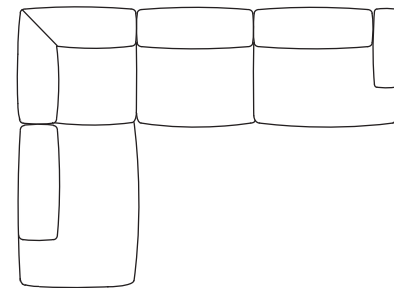

Single RHF with 1 Arm

Chaise LHF with 1 Arm

Chaise RHF

Chaise LHF

Chaise RHF with 1 Arm

Angle Corner

Corner Seat

Single Seat

simonjames.co.nz

3 Seater Sofa Seat Components

SIMON JAMES

47 Normanby Road
Mt Eden
Auckland 1024
Ph +64 9 377 5556

simonjames.co.nz

Modular Sofa Configuration Suggestions

The Collective Sofa is a modular product, select seating components to create a configuration that suits your space.