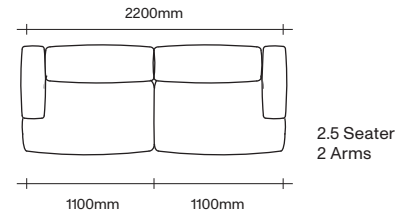

Single RHF with 1 Arm

Chaise LHF with 1 Arm

Chaise RHF

Chaise LHF

Chaise RHF with 1 Arm

Angle Corner

Corner Seat

Single Seat

Long Single Seat

Ottoman

Cushion

47 Normanby Road
Mt Eden
Auckland 1024
Ph +64 9 377 5556

simonjames.co.nz

2.5 Seater Sofa Seat Components

SIMON JAMES

47 Normanby Road
Mt Eden
Auckland 1024
Ph +64 9 377 5556