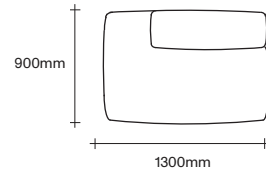

Modular Sofa Components

SIMON JAMES

Chaise RHF

47 Normanby Road
Mt Eden
Auckland 1024
Ph +64 9 377 5556

simonjames.co.nz