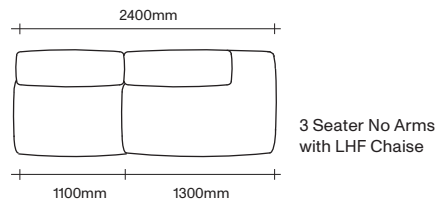

3 Seater Sofa Seat Components

SIMON JAMES

47 Normanby Road
Mt Eden
Auckland 1024
Ph +64 9 377 5556

simonjames.co.nz