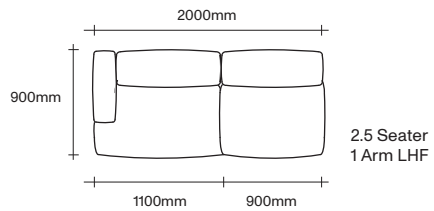

Long Single Seat

Ottoman

Cushion

47 Normanby Road
Mt Eden
Auckland 1024
Ph +64 9 377 5556

simonjames.co.nz

2.5 Seater Sofa Seat Components

SIMON JAMES

47 Normanby Road
Mt Eden
Auckland 1024
Ph +64 9 377 5556