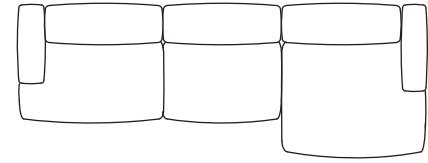

Single RHF with 1 Arm

Chaise LHF with 1 Arm

Chaise RHF

Chaise LHF

Chaise RHF with 1 Arm

Angle Corner

Corner Seat

Single Seat

simonjames.co.nz

3 Seater Sofa Seat Components

SIMON JAMES

47 Normanby Road
Mt Eden
Auckland 1024
Ph +64 9 377 5556

simonjames.co.nz

Modular Sofa Configuration Suggestions

The Collective Sofa is a modular product, select seating components to create a configuration that suits your space.