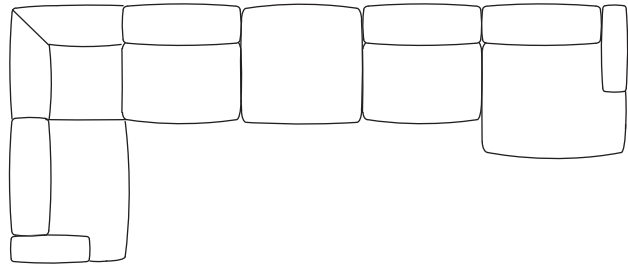

Single RHF with 1 Arm

Chaise LHF with 1 Arm

Chaise RHF

Chaise LHF

Chaise RHF with 1 Arm

Angle Corner

Corner Seat

Single Seat

simonjames.co.nz

3 Seater Sofa Seat Components

SIMON JAMES

47 Normanby Road
Mt Eden
Auckland 1024
Ph +64 9 377 5556

simonjames.co.nz

Modular Sofa Configuration Suggestions

The Collective Sofa is a modular product, select seating components to create a configuration that suits your space.