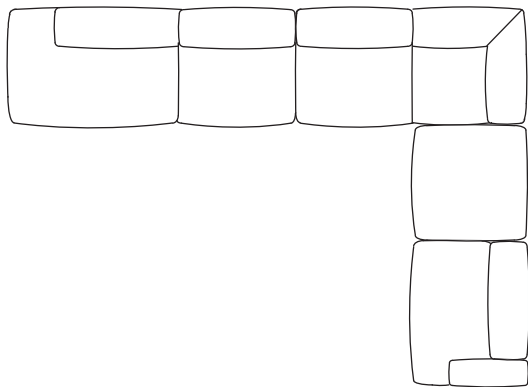

Single RHF with 1 Arm

Chaise LHF with 1 Arm

Chaise RHF

Chaise LHF

Chaise RHF with 1 Arm

Angle Corner

Corner Seat

Single Seat

simonjames.co.nz

3 Seater Sofa Seat Components

SIMON JAMES

47 Normanby Road
Mt Eden
Auckland 1024
Ph +64 9 377 5556

simonjames.co.nz

Modular Sofa Configuration Suggestions

The Collective Sofa is a modular product, select seating components to create a configuration that suits your space.