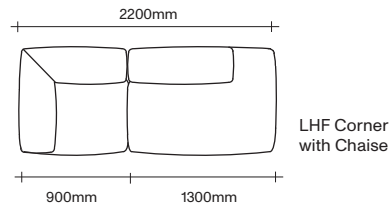

Single RHF with 1 Arm

Chaise LHF with 1 Arm

Chaise RHF

Chaise LHF

Chaise RHF with 1 Arm

Angle Corner

Corner Seat

Single Seat

Long Single Seat

Ottoman

Cushion

47 Normanby Road
Mt Eden
Auckland 1024
Ph +64 9 377 5556

simonjames.co.nz

2.5 Seater Sofa Seat Components

SIMON JAMES

47 Normanby Road
Mt Eden
Auckland 1024
Ph +64 9 377 5556