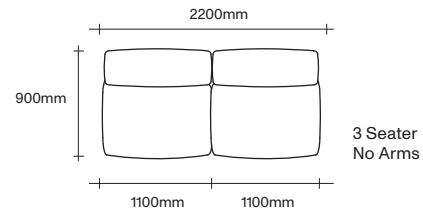

3 Seater Sofa Seat Components

SIMON JAMES

47 Normanby Road
Mt Eden
Auckland 1024
Ph +64 9 377 5556

simonjames.co.nz