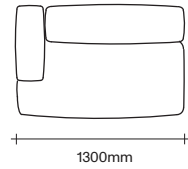

Made in New Zealand

47 Normanby Road
Mt Eden
Auckland 1024
Ph +64 9 377 5556

simonjames.co.nz

Modular Sofa Components

SIMON JAMES

Single LHF with 1 Arm

Long Single LHF with 1 Arm

Long Single RHF with 1 Arm