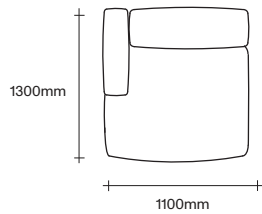

Chaise LHF with 1 Arm