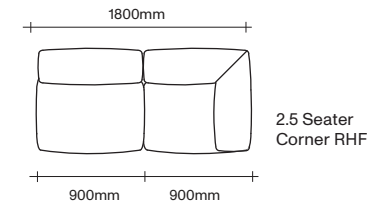

Single RHF with 1 Arm

Chaise LHF with 1 Arm

Chaise RHF

Chaise LHF

Chaise RHF with 1 Arm

Angle Corner

Corner Seat

Single Seat

Long Single Seat

Ottoman

Cushion

47 Normanby Road
Mt Eden
Auckland 1024
Ph +64 9 377 5556

simonjames.co.nz

2.5 Seater Sofa Seat Components

SIMON JAMES

47 Normanby Road
Mt Eden
Auckland 1024
Ph +64 9 377 5556