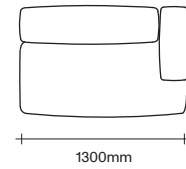

Made in New Zealand

47 Normanby Road
Mt Eden
Auckland 1024
Ph +64 9 377 5556

simonjames.co.nz

Modular Sofa Components

SIMON JAMES

Single LHF with 1 Arm

Long Single LHF with 1 Arm

Long Single RHF with 1 Arm