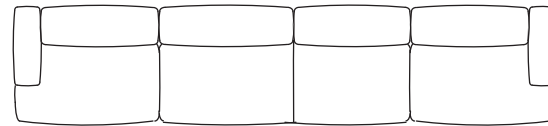

Modular Sofa Configuration Suggestions

SIMON JAMES

47 Normanby Road
Mt Eden
Auckland 1024
Ph +64 9 377 5556

simonjames.co.nz