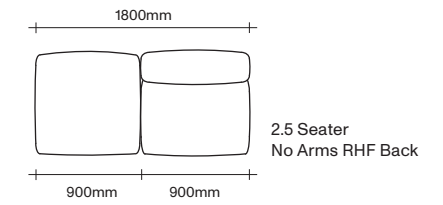

Long Single Seat

Ottoman

Cushion

47 Normanby Road
Mt Eden
Auckland 1024
Ph +64 9 377 5556

simonjames.co.nz

2.5 Seater Sofa Seat Components

SIMON JAMES

47 Normanby Road
Mt Eden
Auckland 1024
Ph +64 9 377 5556