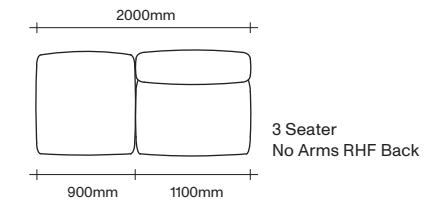

3 Seater Sofa Seat Components

SIMON JAMES

47 Normanby Road
Mt Eden
Auckland 1024
Ph +64 9 377 5556

simonjames.co.nz