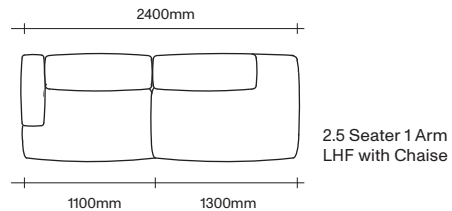

Single RHF with 1 Arm

Chaise LHF with 1 Arm

Chaise RHF

Chaise LHF

Chaise RHF with 1 Arm

Angle Corner

Corner Seat

Single Seat

Long Single Seat

Ottoman

Cushion

47 Normanby Road
Mt Eden
Auckland 1024
Ph +64 9 377 5556

simonjames.co.nz

2.5 Seater Sofa Seat Components

SIMON JAMES

47 Normanby Road
Mt Eden
Auckland 1024
Ph +64 9 377 5556