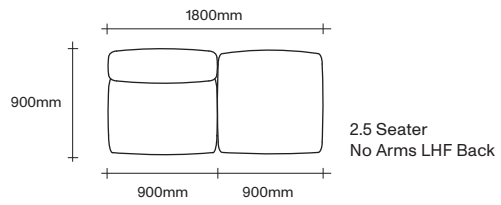

Long Single Seat

Ottoman

Cushion

47 Normanby Road
Mt Eden
Auckland 1024
Ph +64 9 377 5556

simonjames.co.nz

2.5 Seater Sofa Seat Components

SIMON JAMES

47 Normanby Road
Mt Eden
Auckland 1024
Ph +64 9 377 5556