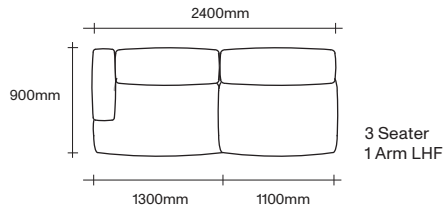

3 Seater Sofa Seat Components

SIMON JAMES

47 Normanby Road
Mt Eden
Auckland 1024
Ph +64 9 377 5556

simonjames.co.nz