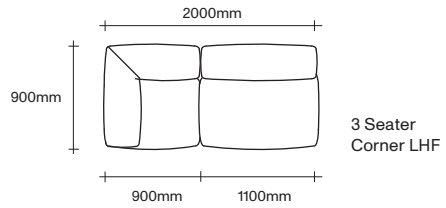

3 Seater Sofa Seat Components

SIMON JAMES

47 Normanby Road
Mt Eden
Auckland 1024
Ph +64 9 377 5556

simonjames.co.nz