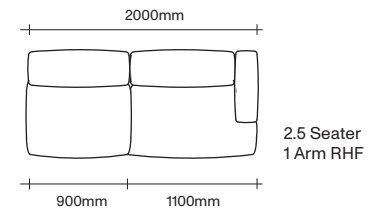

Long Single Seat

Ottoman

Cushion

47 Normanby Road
Mt Eden
Auckland 1024
Ph +64 9 377 5556

simonjames.co.nz

2.5 Seater Sofa Seat Components

SIMON JAMES

47 Normanby Road
Mt Eden
Auckland 1024
Ph +64 9 377 5556