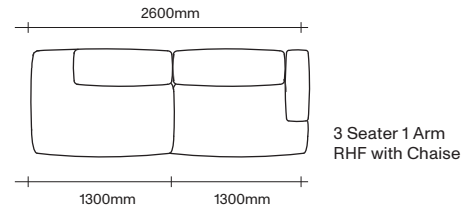

Single RHF with 1 Arm

Chaise LHF with 1 Arm

Chaise RHF

Chaise LHF

Chaise RHF with 1 Arm

Angle Corner

Corner Seat

Single Seat

Long Single Seat

Ottoman

Cushion

47 Normanby Road
Mt Eden
Auckland 1024
Ph +64 9 377 5556

simonjames.co.nz

2.5 Seater Sofa Seat Components

SIMON JAMES

47 Normanby Road
Mt Eden
Auckland 1024
Ph +64 9 377 5556

simonjames.co.nz

3 Seater Sofa Seat Components

SIMON JAMES

47 Normanby Road
Mt Eden
Auckland 1024
Ph +64 9 377 5556

simonjames.co.nz

Modular Sofa Configuration Suggestions

The Collective Sofa is a modular product, select seating components to create a configuration that suits your space.