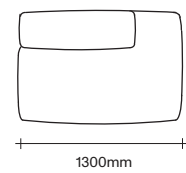

Modular Sofa Components

SIMON JAMES

Chaise LHF

47 Normanby Road
Mt Eden
Auckland 1024
Ph +64 9 377 5556

simonjames.co.nz