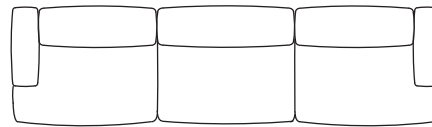

Single RHF with 1 Arm

Chaise LHF with 1 Arm

Chaise RHF

Chaise LHF

Chaise RHF with 1 Arm

Angle Corner

Corner Seat

Single Seat

simonjames.co.nz

3 Seater Sofa Seat Components

SIMON JAMES

47 Normanby Road
Mt Eden
Auckland 1024
Ph +64 9 377 5556

simonjames.co.nz

Modular Sofa Configuration Suggestions

The Collective Sofa is a modular product, select seating components to create a configuration that suits your space.