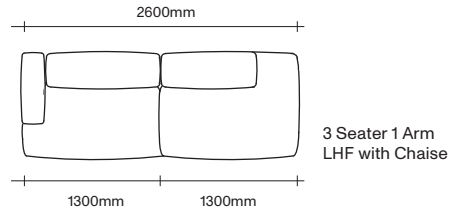

Single RHF with 1 Arm

Chaise LHF with 1 Arm

Chaise RHF

Chaise LHF

Chaise RHF with 1 Arm

Angle Corner

Corner Seat

Single Seat

Long Single Seat

Ottoman

Cushion

47 Normanby Road
Mt Eden
Auckland 1024
Ph +64 9 377 5556

simonjames.co.nz

2.5 Seater Sofa Seat Components

SIMON JAMES

47 Normanby Road
Mt Eden
Auckland 1024
Ph +64 9 377 5556

simonjames.co.nz

3 Seater Sofa Seat Components

SIMON JAMES

47 Normanby Road
Mt Eden
Auckland 1024
Ph +64 9 377 5556

simonjames.co.nz

Modular Sofa Configuration Suggestions

The Collective Sofa is a modular product, select seating components to create a configuration that suits your space.