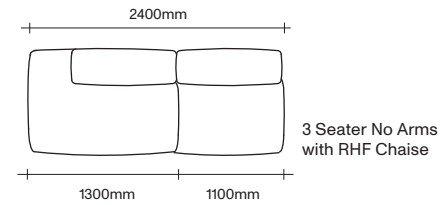

3 Seater Sofa Seat Components

SIMON JAMES

47 Normanby Road
Mt Eden
Auckland 1024
Ph +64 9 377 5556

simonjames.co.nz