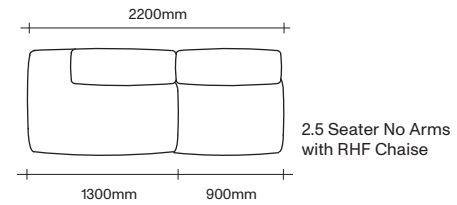

Single RHF with 1 Arm

Chaise LHF with 1 Arm

Chaise RHF

Chaise LHF

Chaise RHF with 1 Arm

Angle Corner

Corner Seat

Single Seat

Long Single Seat

Ottoman

Cushion

47 Normanby Road
Mt Eden
Auckland 1024
Ph +64 9 377 5556

simonjames.co.nz

2.5 Seater Sofa Seat Components

SIMON JAMES

47 Normanby Road
Mt Eden
Auckland 1024
Ph +64 9 377 5556