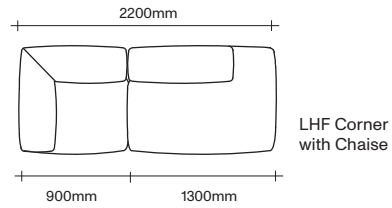

3 Seater Sofa Seat Components

SIMON JAMES

47 Normanby Road
Mt Eden
Auckland 1024
Ph +64 9 377 5556

simonjames.co.nz