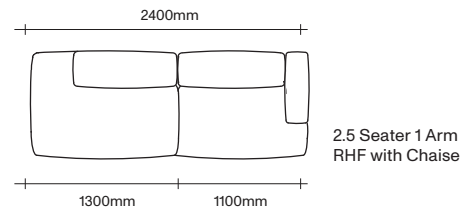

Single RHF with 1 Arm

Chaise LHF with 1 Arm

Chaise RHF

Chaise LHF

Chaise RHF with 1 Arm

Angle Corner

Corner Seat

Single Seat

Long Single Seat

Ottoman

Cushion

47 Normanby Road
Mt Eden
Auckland 1024
Ph +64 9 377 5556

simonjames.co.nz

2.5 Seater Sofa Seat Components

SIMON JAMES

47 Normanby Road
Mt Eden
Auckland 1024
Ph +64 9 377 5556