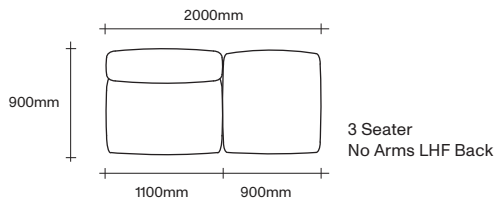

3 Seater Sofa Seat Components

SIMON JAMES

47 Normanby Road
Mt Eden
Auckland 1024
Ph +64 9 377 5556

simonjames.co.nz