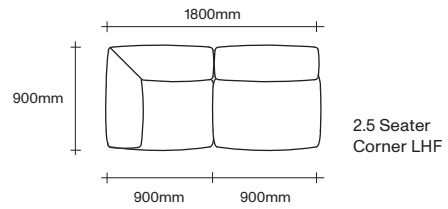

Long Single Seat

Ottoman

Cushion

47 Normanby Road
Mt Eden
Auckland 1024
Ph +64 9 377 5556

simonjames.co.nz

2.5 Seater Sofa Seat Components

SIMON JAMES

47 Normanby Road
Mt Eden
Auckland 1024
Ph +64 9 377 5556