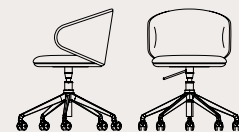

BELLE

BELLE 4L

Art. 1137
Poltroncina 4 gambe tappezzata/
4-legs upholstered small armchair

A/H 78 x L/W 55 x P/D 55 cm
Seduta/Seat: 47 cm

Tessuto/Fabric: 140 cm
Pelle/Leather: 2,40 m²

BELLE SP

Art. 1139
Poltroncina spider tappezzata/
Spider upholstered small armchair

A/H 77 x L/W 55 x P/D 55 cm
Seduta/Seat: 46 cm

Tessuto/Fabric: 140 cm
Pelle/Leather: 2,40 m²

BELLE 4WL

Art. 1141
Poltroncina con gambe legno
tappezzata/Wooden legs upholstered
small armchair

A/H 78 x L/W 55 x P/D 55 cm
Seduta/Seat: 47 cm

Tessuto/Fabric: 140 cm
Pelle/Leather: 2,40 m²

BELLE ST-SW

Art. 1143
Sgabello girevole in legno tappezzato/
Wooden legs swivel upholstered stool

A/H 104 x L/W 65 x P/D 65 cm
Seduta/Seat: 78 cm

Tessuto/Fabric: 130 cm
Pelle/Leather: 2,30 m²

BELLE ST-S-A

Art. 1177
Sgabello girevole autoallineante
tappezzato/Self-aligning swivel
upholstered stool

A/H 106 x L/W 55 x P/D 51 cm
Seduta/Seat: 80 cm

Tessuto/Fabric: 130 cm
Pelle/Leather: 2,30 m²

BELLE O ST-SW

Art. 1235
Sgabello girevole, tappezzato con espansi
e rivestimenti ignifughi. Struttura in
legno massello/Swivel and upholstered
stool with flame-retardant foams
and coverings. Solid wood structure

A/H 78 x L/W 65 x P/D 65 cm
Seduta/Seat: 78 cm
Tessuto/Fabric: 35cm
Pelle/Leather: 0,5 m²

BELLE TUB

Art. 1209
Poltroncina girevole, autoallineante,
tappezzata/Swivel, self-aligning and
upholstered armchair

A/H 79 x L/W 54 x P/D 53 cm
Seduta/Seat: 47 cm
Bracciolo/Arm: 58 cm

Tessuto/Fabric: 220 cm
Pelle/Leather: 3,70 m²

BELLE SO

Art. 1190
Poltroncina tappezzata/
Upholstered armchair

A/H 73 x L/W 138 x P/D 67 cm
Seduta/Seat: 42 cm

Tessuto/Fabric: 290cm
Pelle/Leather: 6,10 m²

Finiture/Finishes: p. 355

by Arrmet Lab

BELLE SL

Sedute/Seats