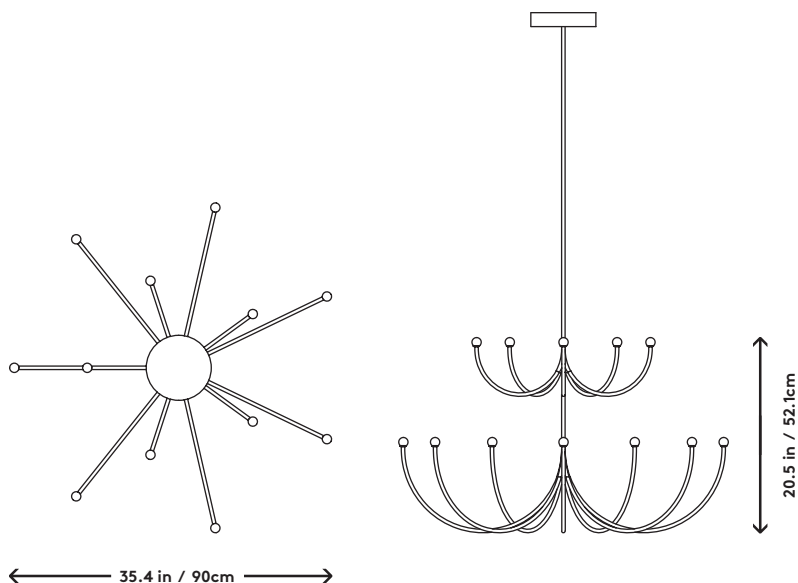

Arca 2 - Tier Chandelier - Small/Medium

Philippe Malouin, 2017

Product Type	Chandelier
Materials	Brass, Glass
Dimensions	L 35.4" x W 35.4" x H 20.5" L 90cm x W 90cm x H 52.1cm
Finishes	<ul style="list-style-type: none"> ● Satin Blackened Brass ● Nickel Chrome ● Glossy White Powder Coat ● Flat Black Powder Coats
Weight	12 lbs 5 kgs
Shipping	Crated L 38" x W 38" x H 23" L 96.5cm x W 96.5cm x H 58.4cm
Shipping Weight	120 lbs 54.4 kgs
Lead Time	8-10 weeks
Light Source	LED/CRI 90 2700k 1045lm 11.5W
LED Driver	Universal 120-277VAC input ESS015W-0350-42
Dimming	Triac, ELV, & 0-10V
Canopy	Dia 5" x H 1" / Dia 12.7cm x H 2.5cm Canopy (Provided)
Drop Length	36" / 91.4cm drop provided Custom drops are made per order and cannot be adjusted on site

UPON ORDERING THIS FIXTURE

Specify the required drop length, dimming type, and if the driver will be installed locally or remotely.

Arca Single Tier Chandelier - Small

Philippe Malouin, 2017

Product Type	Chandelier
Materials	Brass, Glass
Dimensions	L 19.7" x W 19.7" x H 6.5" L 50cm x W 50cm x H 16.6cm
Finishes	<ul style="list-style-type: none"> ● Satin Blackened Brass ● Nickel Chrome ● Glossy White Powder Coat ● Flat Black Powder Coat
Weight	2 lbs 0.9 kgs
Shipping	Carton L 24" x W 24" x H 10" L 61cm x W 61cm x H 25.4cm
Shipping Weight	8 lbs 3.6 kgs
Lead Time	8-10 weeks
Light Source	LED/CRI 90 2700k 435lm 4.8W
LED Driver	Universal 120-277VAC input ESS010W-0350-24
Dimming	Triac, ELV, & 0-10v
Canopy	Dia 5" x H 1" / Dia 12.7cm x H 2.5cm Canopy (Provided)
Drop Length	36" / 91.4cm drop provided Custom drops are made per order and cannot be adjusted on site.