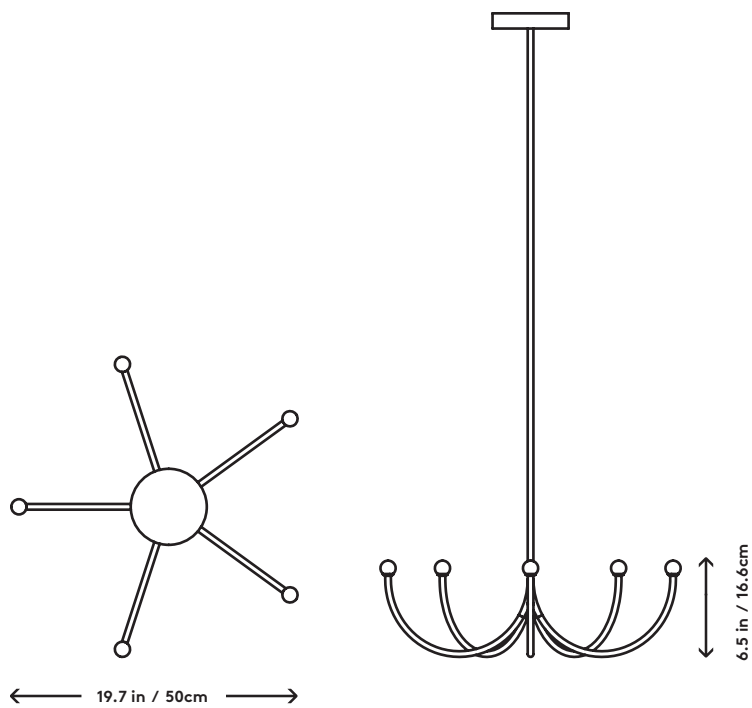

Arca 2 - Tier Chandelier - Small/Medium

Philippe Malouin, 2017

Product Type	Chandelier
Materials	Brass, Glass
Dimensions	L 35.4" x W 35.4" x H 20.5" L 90cm x W 90cm x H 52.1cm
Finishes	<ul style="list-style-type: none"> ● Satin Blackened Brass ● Nickel Chrome ● Glossy White Powder Coat ● Flat Black Powder Coats
Weight	12 lbs 5 kgs
Shipping	Crated L 38" x W 38" x H 23" L 96.5cm x W 96.5cm x H 58.4cm
Shipping Weight	120 lbs 54.4 kgs
Lead Time	8-10 weeks
Light Source	LED/CRI 90 2700k 1045lm 11.5W
LED Driver	Universal 120-277VAC input ESS015W-0350-42
Dimming	Triac, ELV, & 0-10V
Canopy	Dia 5" x H 1" / Dia 12.7cm x H 2.5cm Canopy (Provided)
Drop Length	36" / 91.4cm drop provided Custom drops are made per order and cannot be adjusted on site

UPON ORDERING THIS FIXTURE

Specify the required drop length, dimming type, and if the driver will be installed locally or remotely.

Arca Single Tier Chandelier - Small

Philippe Malouin, 2017

Product Type	Chandelier
Materials	Brass, Glass
Dimensions	L 19.7" x W 19.7" x H 6.5" L 50cm x W 50cm x H 16.6cm
Finishes	<ul style="list-style-type: none"> ● Satin Blackened Brass ● Nickel Chrome ● Glossy White Powder Coat ● Flat Black Powder Coat
Weight	2 lbs 0.9 kgs
Shipping	Carton L 24" x W 24" x H 10" L 61cm x W 61cm x H 25.4cm
Shipping Weight	8 lbs 3.6 kgs
Lead Time	8-10 weeks
Light Source	LED/CRI 90 2700k 435lm 4.8W
LED Driver	Universal 120-277VAC input ESS010W-0350-24
Dimming	Triac, ELV, & 0-10v
Canopy	Dia 5" x H 1" / Dia 12.7cm x H 2.5cm Canopy (Provided)
Drop Length	36" / 91.4cm drop provided Custom drops are made per order and cannot be adjusted on site.