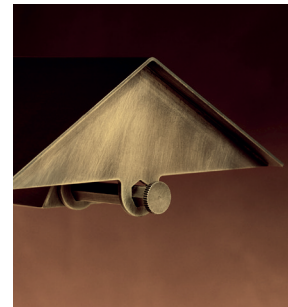

## AVA

Designed by KAIA  
Munich 2022

The AVA collection, designed by KAIA, impresses with its simple, timeless design paired with technical sophistication. This work of art follows the KAIA philosophy, creating harmonious objects designed for function and simplicity.

### AVA Table

Type  
Material  
Environment  
Dimensions  
Weight  
Certification  
EU - US  
Lamping\*

Table light  
Solid brass  
Indoors  
487 x 537 x 240 mm -  
191 x 211 x 94,5"  
8,1 kg - 17,8 lb  
IP20 CE  
230 V - 110 V  
LED technology: 24V, 7W, 2700K,  
dimmable, 1050lm  
(pre diffuser)