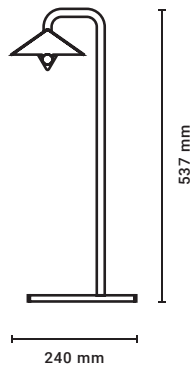

### AVA Table

Type  
Material  
Environment  
Dimensions  
Weight  
Certification  
EU - US  
Lamping\*

Table light  
Solid brass  
Indoors  
487 x 537 x 240 mm -  
191 x 211 x 94,5"  
8,1 kg - 17,8 lb  
IP20 CE  
230 V - 110 V  
LED technology: 24V, 7W, 2700K,  
dimmable, 1050lm  
(pre diffuser)