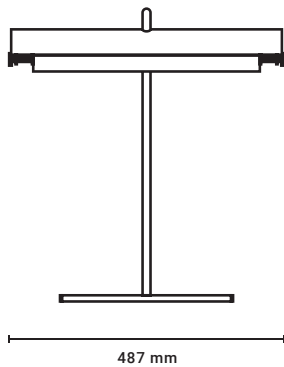

### AVA Table

Type  
Material  
Environment  
Dimensions  
Weight  
Certification  
EU - US  
Lamping\*

Table light  
Solid brass  
Indoors  
487 x 537 x 240 mm -  
191 x 211 x 94,5"  
8,1 kg - 17,8 lb  
IP20 CE  
230 V - 110 V  
LED technology: 24V, 7W, 2700K,  
dimmable, 1050lm  
(pre diffuser)