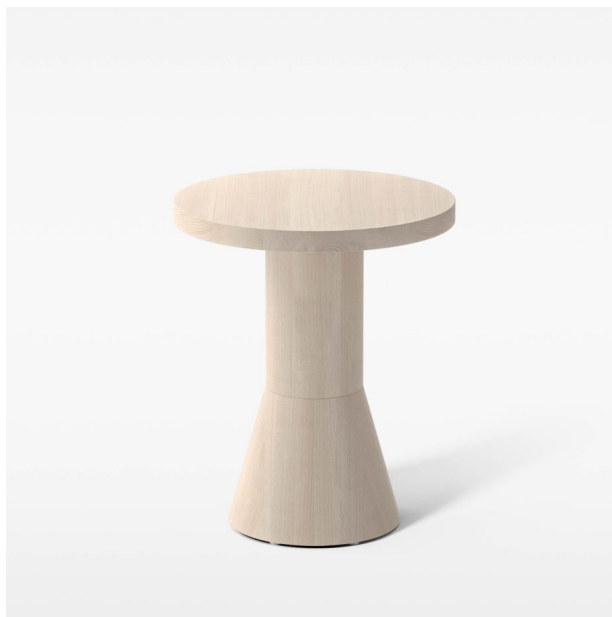

## Specifications

---

Height: 480 mm

---

## Description

Originally designed for Swedish National Museum of Art, the Draft table series is a collection of side and dinner tables in a variety of sizes.

When creating the table, Designer in Chief Chris Martin wanted to scale down all details not adding function, that could disturb the museum and its surroundings. The end result come out of a creative experiment with large geometric forms, made of massive FSC-certified wood in ash.