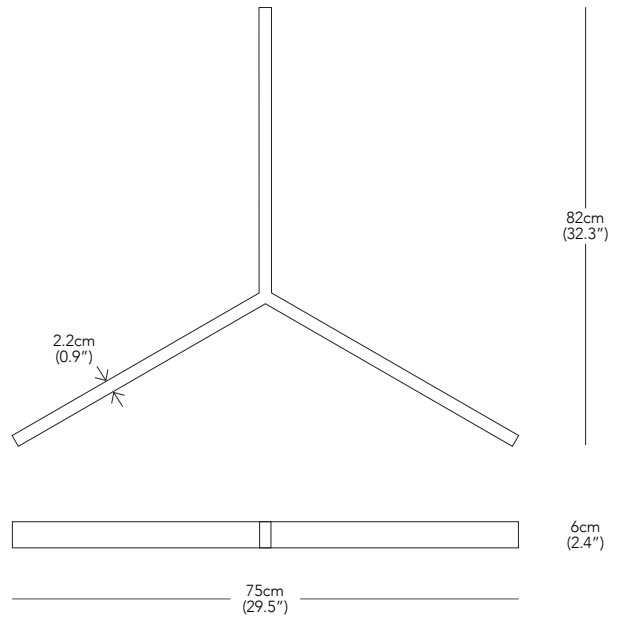

Resident

Tri Pendant

5cm
(2")

Ø20.5cm
(8.1")

Ceiling Rose

* Components drawn in relative scale. Refer to CAD files for accurate drawings.

DESIGNER

Resident Studio / 2014

CERTIFICATION

CE, CUL, UL

WARRANTY

3 Years

PACKAGED DIMENSIONS

1 Box Per Light

W	D	H	Box		
87	x	99	x	10	0.08 m ³
34.3	x	39	x	3.9	2.9 ft ³

PACKAGED WEIGHT