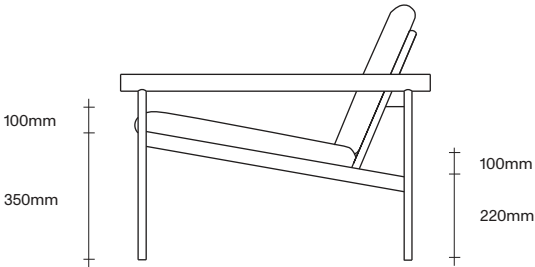

[simonjames.co.nz](http://simonjames.co.nz)

Parallel Chair Dimensions

SIMON JAMES

47 Normanby Road  
Mt Eden  
Auckland 1024  
Ph +64 9 377 5556

[simonjames.co.nz](http://simonjames.co.nz)

**SIMON JAMES**

Copyright © 2017 Simon James Design Limited (SJD)  
Private and Confidential. No designs, concepts or ideas in this document  
may be used without prior written agreement of SJD.