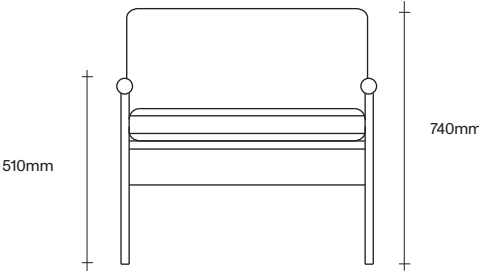

[simonjames.co.nz](http://simonjames.co.nz)

Parallel Chair Dimensions

SIMON JAMES

47 Normanby Road  
Mt Eden  
Auckland 1024  
Ph +64 9 377 5556

[simonjames.co.nz](http://simonjames.co.nz)

**SIMON JAMES**

Copyright © 2017 Simon James Design Limited (SJD)  
Private and Confidential. No designs, concepts or ideas in this document  
may be used without prior written agreement of SJD.