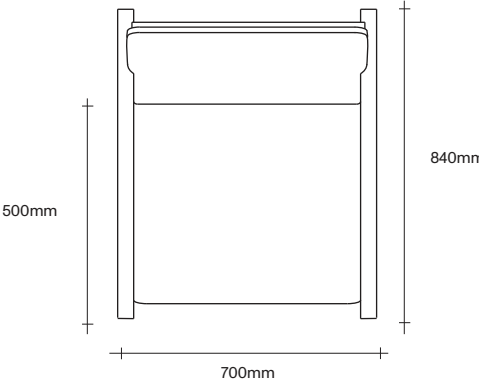

[simonjames.co.nz](http://simonjames.co.nz)

Parallel Chair Dimensions

SIMON JAMES

47 Normanby Road  
Mt Eden  
Auckland 1024  
Ph +64 9 377 5556

[simonjames.co.nz](http://simonjames.co.nz)

**SIMON JAMES**

Copyright © 2017 Simon James Design Limited (SJD)  
Private and Confidential. No designs, concepts or ideas in this document  
may be used without prior written agreement of SJD.