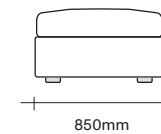

## Standard Sofa Dimensions

2 Seater with Two Arms

3 Seater with Two Arms

2 Seater with One Arm

3 Seater with One Arm

2 Seater No Arms

3 Seater No Arms

850 Ottoman

## Long Sofa Dimensions

2.5 Seater with Two Arms

3 Seater with Two Arms

2.5 Seater with One Arm

3 Seater with One Arm

2.5 Seater No Arms

3 Seater No Arms

1100 Ottoman