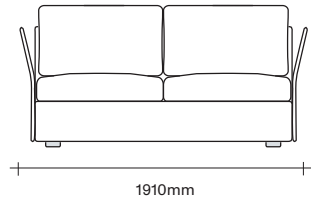

## Chair and One Seater Dimensions

47 Normanby Road  
Mt Eden  
Auckland 1024  
Ph +64 9 377 5556

[simonjames.co.nz](http://simonjames.co.nz)

## Standard Sofa Dimensions

2 Seater with Two Arms

3 Seater with Two Arms

2 Seater with One Arm

3 Seater with One Arm

2 Seater No Arms

3 Seater No Arms

850 Ottoman