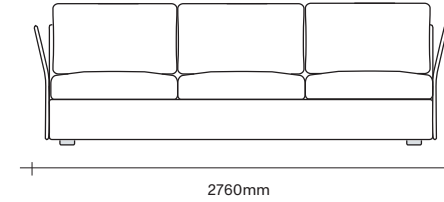

## Chair and One Seater Dimensions

47 Normanby Road  
Mt Eden  
Auckland 1024  
Ph +64 9 377 5556

[simonjames.co.nz](http://simonjames.co.nz)

## Standard Sofa Dimensions

2 Seater with Two Arms

3 Seater with Two Arms

2 Seater with One Arm

3 Seater with One Arm

2 Seater No Arms

3 Seater No Arms

850 Ottoman