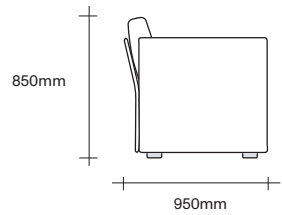

Available in a number of configurations including 2 seater, 3 seater, corner unit and chairs.

Made in New Zealand

47 Normanby Road  
Mt Eden  
Auckland 1024  
Ph +64 9 377 5556

[simonjames.co.nz](http://simonjames.co.nz)

## Chair and One Seater Dimensions

47 Normanby Road  
Mt Eden  
Auckland 1024  
Ph +64 9 377 5556

[simonjames.co.nz](http://simonjames.co.nz)