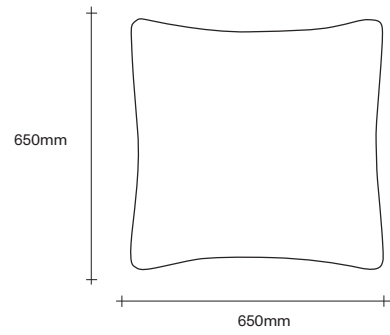

## Long Sofa Dimensions

2.5 Seater with Two Arms

3 Seater with Two Arms

2.5 Seater with One Arm

3 Seater with One Arm

2.5 Seater No Arms

3 Seater No Arms

1100 Ottoman

Outline Cushion Dimensions

Large Square Cushion

Small Square Cushion

**SIMON JAMES**

Copyright © 2017 Simon James Design Limited (SJD)  
Private and Confidential. No designs, concepts or ideas in this document  
may be used without prior written agreement of SJD.