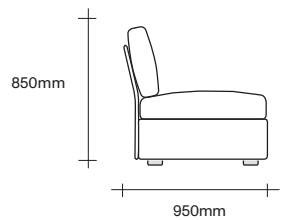

Available in a number of configurations including 2 seater, 3 seater, corner unit and chairs.

Made in New Zealand

47 Normanby Road  
Mt Eden  
Auckland 1024  
Ph +64 9 377 5556

[simonjames.co.nz](http://simonjames.co.nz)

## Chair and One Seater Dimensions

47 Normanby Road  
Mt Eden  
Auckland 1024  
Ph +64 9 377 5556

[simonjames.co.nz](http://simonjames.co.nz)

## Standard Sofa Dimensions

2 Seater with Two Arms

3 Seater with Two Arms

2 Seater with One Arm

3 Seater with One Arm

2 Seater No Arms

3 Seater No Arms

850 Ottoman