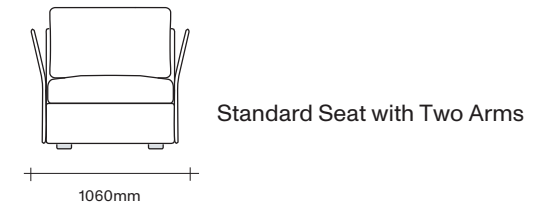

SIMON JAMES

Chair and One Seater Dimensions

47 Normanby Road
Mt Eden
Auckland 1024
Ph +64 9 377 5556

simonjames.co.nz