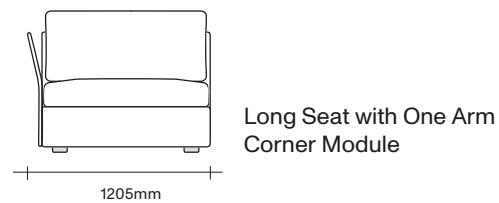

SIMON JAMES

Chair and One Seater Dimensions

47 Normanby Road
Mt Eden
Auckland 1024
Ph +64 9 377 5556

simonjames.co.nz