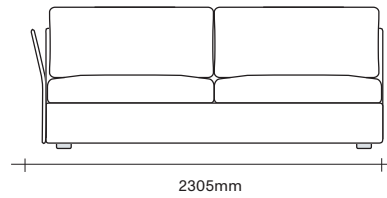

## Standard Sofa Dimensions

2 Seater with Two Arms

3 Seater with Two Arms

2 Seater with One Arm

3 Seater with One Arm

2 Seater No Arms

3 Seater No Arms

850 Ottoman

## Long Sofa Dimensions

2.5 Seater with Two Arms

3 Seater with Two Arms

2.5 Seater with One Arm

3 Seater with One Arm

2.5 Seater No Arms

3 Seater No Arms

1100 Ottoman

Outline Cushion Dimensions

Large Square Cushion

Small Square Cushion

**SIMON JAMES**

Copyright © 2017 Simon James Design Limited (SJD)  
Private and Confidential. No designs, concepts or ideas in this document  
may be used without prior written agreement of SJD.