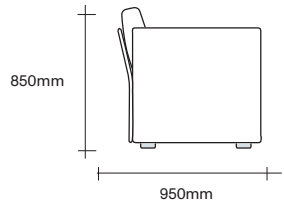

SIMON JAMES

Standard Sofa Dimensions

2 Seater with Two Arms