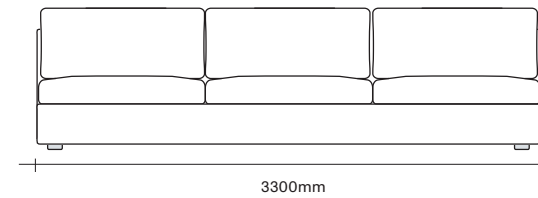

## Long Sofa Dimensions

2.5 Seater with Two Arms

3 Seater with Two Arms

2.5 Seater with One Arm

3 Seater with One Arm

2.5 Seater No Arms

3 Seater No Arms

1100 Ottoman

Outline Cushion Dimensions

Large Square Cushion

Small Square Cushion

**SIMON JAMES**

Copyright © 2017 Simon James Design Limited (SJD)  
Private and Confidential. No designs, concepts or ideas in this document  
may be used without prior written agreement of SJD.