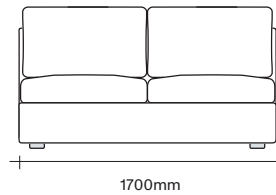

## Standard Sofa Dimensions

2 Seater with Two Arms

3 Seater with Two Arms

2 Seater with One Arm

3 Seater with One Arm

2 Seater No Arms

3 Seater No Arms

850 Ottoman

## Long Sofa Dimensions

2.5 Seater with Two Arms

3 Seater with Two Arms

2.5 Seater with One Arm

3 Seater with One Arm

2.5 Seater No Arms

3 Seater No Arms

1100 Ottoman