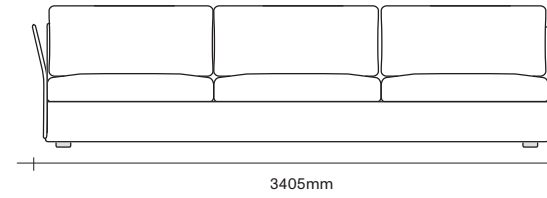

## Long Sofa Dimensions

2.5 Seater with Two Arms

3 Seater with Two Arms

2.5 Seater with One Arm

3 Seater with One Arm

2.5 Seater No Arms

3 Seater No Arms

1100 Ottoman

Outline Cushion Dimensions

Large Square Cushion

Small Square Cushion

**SIMON JAMES**

Copyright © 2017 Simon James Design Limited (SJD)  
Private and Confidential. No designs, concepts or ideas in this document  
may be used without prior written agreement of SJD.