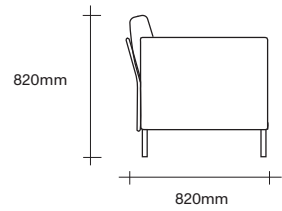

Available in a number of configurations including 2 seater, 3 seater, corner unit and chairs.

Made in New Zealand

47 Normanby Road  
Mt Eden  
Auckland 1024  
Ph +64 9 377 5556

[simonjames.co.nz](http://simonjames.co.nz)

## Chair and One Seater Dimensions

47 Normanby Road  
Mt Eden  
Auckland 1024  
Ph +64 9 377 5556

[simonjames.co.nz](http://simonjames.co.nz)

## Standard Sofa Dimensions

2 Seater with Two Arms

3 Seater with Two Arms

2 Seater with One Arm

3 Seater with One Arm

2 Seater No Arms

3 Seater No Arms

850 Ottoman