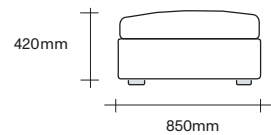

## Long Sofa Dimensions

2.5 Seater with Two Arms

3 Seater with Two Arms

2.5 Seater with One Arm

3 Seater with One Arm

2.5 Seater No Arms

3 Seater No Arms

1100 Ottoman

Outline Cushion Dimensions

Large Square Cushion

Small Square Cushion

**SIMON JAMES**

Copyright © 2017 Simon James Design Limited (SJD)  
Private and Confidential. No designs, concepts or ideas in this document  
may be used without prior written agreement of SJD.