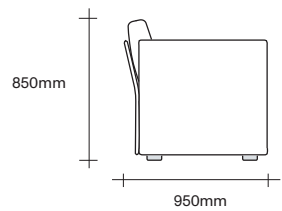

Available in a number of configurations including 2 seater, 3 seater, corner unit and chairs.

Made in New Zealand

47 Normanby Road  
Mt Eden  
Auckland 1024  
Ph +64 9 377 5556

[simonjames.co.nz](http://simonjames.co.nz)

## Chair and One Seater Dimensions

47 Normanby Road  
Mt Eden  
Auckland 1024  
Ph +64 9 377 5556

[simonjames.co.nz](http://simonjames.co.nz)