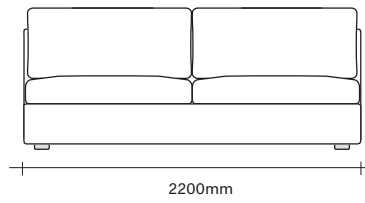

## Standard Sofa Dimensions

2 Seater with Two Arms

3 Seater with Two Arms

2 Seater with One Arm

3 Seater with One Arm

2 Seater No Arms

3 Seater No Arms

850 Ottoman

## Long Sofa Dimensions

2.5 Seater with Two Arms

3 Seater with Two Arms

2.5 Seater with One Arm

3 Seater with One Arm

2.5 Seater No Arms

3 Seater No Arms

1100 Ottoman

Outline Cushion Dimensions

Large Square Cushion

Small Square Cushion

**SIMON JAMES**

Copyright © 2017 Simon James Design Limited (SJD)  
Private and Confidential. No designs, concepts or ideas in this document  
may be used without prior written agreement of SJD.