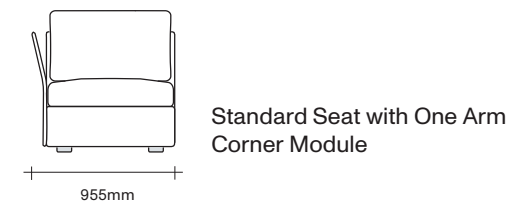

SIMON JAMES

Chair and One Seater Dimensions

47 Normanby Road
Mt Eden
Auckland 1024
Ph +64 9 377 5556

simonjames.co.nz