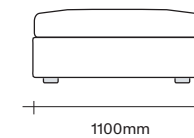

## Long Sofa Dimensions

2.5 Seater with Two Arms

3 Seater with Two Arms

2.5 Seater with One Arm

3 Seater with One Arm

2.5 Seater No Arms

3 Seater No Arms

1100 Ottoman

Outline Cushion Dimensions

Large Square Cushion

Small Square Cushion

**SIMON JAMES**

Copyright © 2017 Simon James Design Limited (SJD)  
Private and Confidential. No designs, concepts or ideas in this document  
may be used without prior written agreement of SJD.