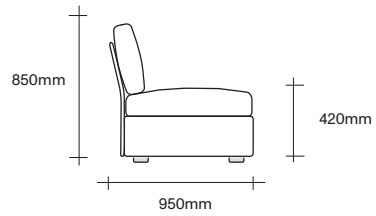

## Standard Sofa Dimensions

2 Seater with Two Arms

3 Seater with Two Arms

2 Seater with One Arm

3 Seater with One Arm

2 Seater No Arms

3 Seater No Arms

850 Ottoman

## Long Sofa Dimensions

2.5 Seater with Two Arms

3 Seater with Two Arms

2.5 Seater with One Arm

3 Seater with One Arm

2.5 Seater No Arms

3 Seater No Arms

1100 Ottoman