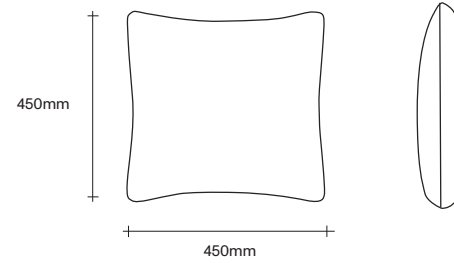

## Long Sofa Dimensions

2.5 Seater with Two Arms

3 Seater with Two Arms

2.5 Seater with One Arm

3 Seater with One Arm

2.5 Seater No Arms

3 Seater No Arms

1100 Ottoman

Outline Cushion Dimensions

Large Square Cushion

Small Square Cushion

**SIMON JAMES**

Copyright © 2017 Simon James Design Limited (SJD)  
Private and Confidential. No designs, concepts or ideas in this document  
may be used without prior written agreement of SJD.