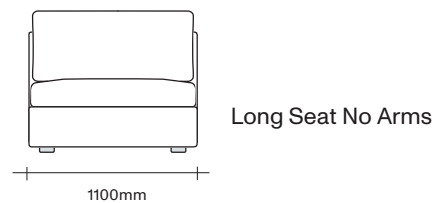

SIMON JAMES

Chair and One Seater Dimensions

47 Normanby Road
Mt Eden
Auckland 1024
Ph +64 9 377 5556

simonjames.co.nz