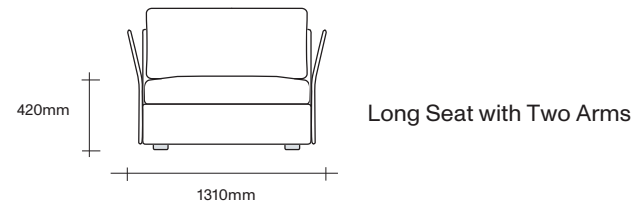

SIMON JAMES

Chair and One Seater Dimensions

47 Normanby Road
Mt Eden
Auckland 1024
Ph +64 9 377 5556

simonjames.co.nz