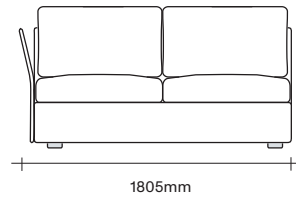

## Chair and One Seater Dimensions

47 Normanby Road  
Mt Eden  
Auckland 1024  
Ph +64 9 377 5556

[simonjames.co.nz](http://simonjames.co.nz)

## Standard Sofa Dimensions

2 Seater with Two Arms

3 Seater with Two Arms

2 Seater with One Arm

3 Seater with One Arm

2 Seater No Arms

3 Seater No Arms

850 Ottoman

## Long Sofa Dimensions

2.5 Seater with Two Arms

3 Seater with Two Arms

2.5 Seater with One Arm

3 Seater with One Arm

2.5 Seater No Arms

3 Seater No Arms

1100 Ottoman