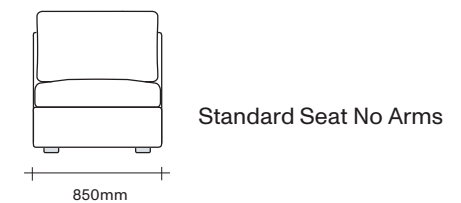

SIMON JAMES

Chair and One Seater Dimensions

47 Normanby Road
Mt Eden
Auckland 1024
Ph +64 9 377 5556

simonjames.co.nz