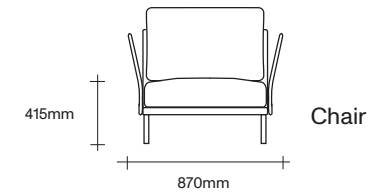

Available in a number of configurations including 2 seater, 3 seater, corner unit and chairs.

Made in New Zealand

47 Normanby Road  
Mt Eden  
Auckland 1024  
Ph +64 9 377 5556

[simonjames.co.nz](http://simonjames.co.nz)

## Chair and One Seater Dimensions

47 Normanby Road  
Mt Eden  
Auckland 1024  
Ph +64 9 377 5556

[simonjames.co.nz](http://simonjames.co.nz)

## Standard Sofa Dimensions

2 Seater with Two Arms

3 Seater with Two Arms

2 Seater with One Arm

3 Seater with One Arm

2 Seater No Arms

3 Seater No Arms

850 Ottoman

## Long Sofa Dimensions

2.5 Seater with Two Arms

3 Seater with Two Arms

2.5 Seater with One Arm

3 Seater with One Arm

2.5 Seater No Arms

3 Seater No Arms

1100 Ottoman