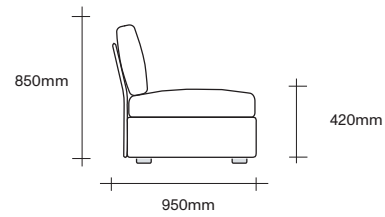

## Standard Sofa Dimensions

2 Seater with Two Arms

3 Seater with Two Arms

2 Seater with One Arm

3 Seater with One Arm

2 Seater No Arms

3 Seater No Arms

850 Ottoman

## Long Sofa Dimensions

2.5 Seater with Two Arms

3 Seater with Two Arms

2.5 Seater with One Arm

3 Seater with One Arm

2.5 Seater No Arms

3 Seater No Arms

1100 Ottoman

Outline Cushion Dimensions

Large Square Cushion

Small Square Cushion

**SIMON JAMES**

Copyright © 2017 Simon James Design Limited (SJD)  
Private and Confidential. No designs, concepts or ideas in this document  
may be used without prior written agreement of SJD.