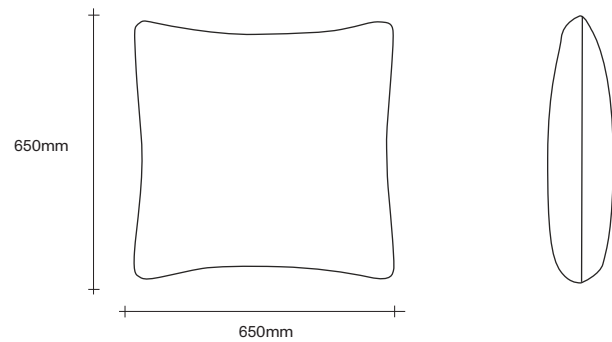

Made in New Zealand

47 Normanby Road  
Mt Eden  
Auckland 1024  
Ph +64 9 377 5556

[simonjames.co.nz](http://simonjames.co.nz)

Sofa Dimensions

2 Seater one arm

2 Seater

3 Seater one arm

3 Seater

Ottoman

SIMON JAMES

Layabout Cushion Dimensions

Large Square Cushion

Small Square Cushion

**SIMON JAMES**

Copyright © 2017 Simon James Design Limited (SJD)  
Private and Confidential. No designs, concepts or ideas in this document  
may be used without prior written agreement of SJD.