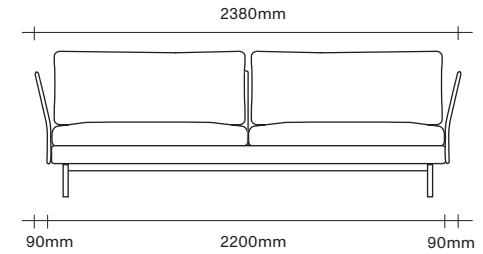

Made in New Zealand

47 Normanby Road  
Mt Eden  
Auckland 1024  
Ph +64 9 377 5556

[simonjames.co.nz](http://simonjames.co.nz)

Sofa Dimensions

2 Seater one arm

2 Seater

3 Seater one arm

3 Seater

Ottoman

SIMON JAMES

Layabout Cushion Dimensions

Large Square Cushion

Small Square Cushion

**SIMON JAMES**

Copyright © 2017 Simon James Design Limited (SJD)  
Private and Confidential. No designs, concepts or ideas in this document  
may be used without prior written agreement of SJD.