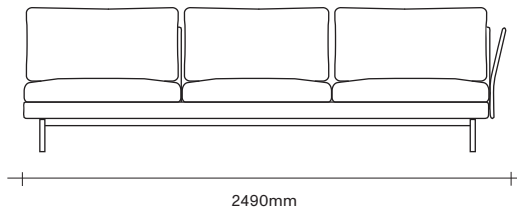

## SIMON JAMES

The Layabout sofa by Simon James is designed for the home, an elevated frame gives a light appearance, while the soft feather cushions give the sofa a generous feel. It is constructed from sustainably grown pine, steel re-enforcing and multi-density foam. Throw cushions included.

Made in New Zealand

47 Normanby Road  
Mt Eden  
Auckland 1024  
Ph +64 9 377 5556

[simonjames.co.nz](http://simonjames.co.nz)

Sofa Dimensions

2 Seater one arm

2 Seater

3 Seater one arm

3 Seater

Ottoman

SIMON JAMES

Layabout Cushion Dimensions

Large Square Cushion

Small Square Cushion

**SIMON JAMES**

Copyright © 2017 Simon James Design Limited (SJD)  
Private and Confidential. No designs, concepts or ideas in this document  
may be used without prior written agreement of SJD.