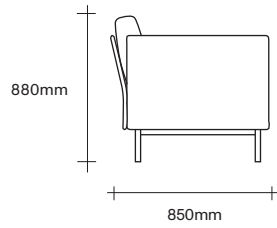

Made in New Zealand

47 Normanby Road  
Mt Eden  
Auckland 1024  
Ph +64 9 377 5556

[simonjames.co.nz](http://simonjames.co.nz)

Sofa Dimensions

2 Seater one arm

2 Seater

3 Seater one arm

3 Seater

Ottoman

SIMON JAMES

Layabout Cushion Dimensions

Large Square Cushion

Small Square Cushion

**SIMON JAMES**

Copyright © 2017 Simon James Design Limited (SJD)  
Private and Confidential. No designs, concepts or ideas in this document  
may be used without prior written agreement of SJD.