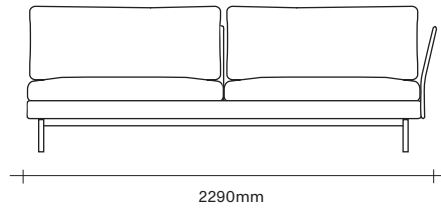

## SIMON JAMES

The Layabout sofa by Simon James is designed for the home, an elevated frame gives a light appearance, while the soft feather cushions give the sofa a generous feel. It is constructed from sustainably grown pine, steel re-enforcing and multi-density foam. Throw cushions included.

Made in New Zealand

47 Normanby Road  
Mt Eden  
Auckland 1024  
Ph +64 9 377 5556

[simonjames.co.nz](http://simonjames.co.nz)

Sofa Dimensions

2 Seater one arm

2 Seater

3 Seater one arm

3 Seater

Ottoman

SIMON JAMES

Layabout Cushion Dimensions

Large Square Cushion

Small Square Cushion

**SIMON JAMES**

Copyright © 2017 Simon James Design Limited (SJD)  
Private and Confidential. No designs, concepts or ideas in this document  
may be used without prior written agreement of SJD.