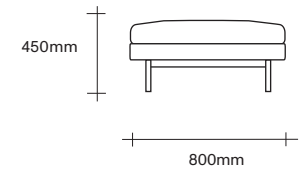

Made in New Zealand

47 Normanby Road  
Mt Eden  
Auckland 1024  
Ph +64 9 377 5556

[simonjames.co.nz](http://simonjames.co.nz)

Sofa Dimensions

2 Seater one arm

2 Seater

3 Seater one arm

3 Seater

Ottoman

SIMON JAMES

Layabout Cushion Dimensions

Large Square Cushion

Small Square Cushion

**SIMON JAMES**

Copyright © 2017 Simon James Design Limited (SJD)  
Private and Confidential. No designs, concepts or ideas in this document  
may be used without prior written agreement of SJD.