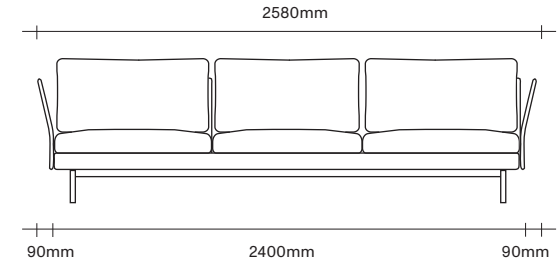

Made in New Zealand

47 Normanby Road  
Mt Eden  
Auckland 1024  
Ph +64 9 377 5556

[simonjames.co.nz](http://simonjames.co.nz)

Sofa Dimensions

2 Seater one arm

2 Seater

3 Seater one arm

3 Seater

Ottoman

SIMON JAMES

Layabout Cushion Dimensions

Large Square Cushion

Small Square Cushion

**SIMON JAMES**

Copyright © 2017 Simon James Design Limited (SJD)  
Private and Confidential. No designs, concepts or ideas in this document  
may be used without prior written agreement of SJD.