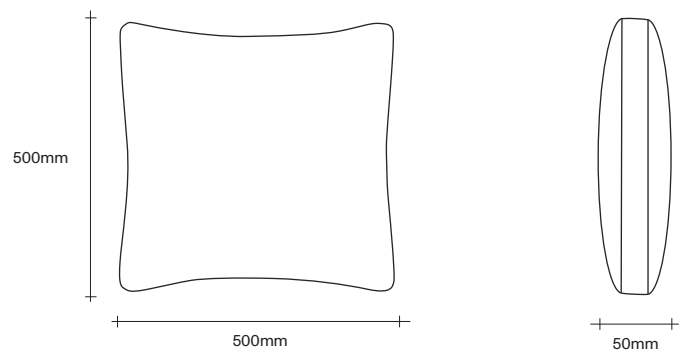

Large Square Cushion