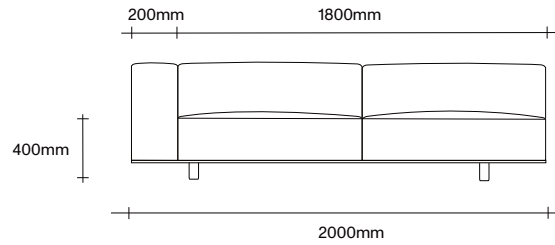

### 2.5 Seater Dimensions

2.5 Seater Two Arms

2.5 Seater No Arms

2.5 Seater One Arm

2.5 Seater Chaise

900x900 Ottoman

### 3 Seater Dimensions

3 Seater Two Arms

3 Seater No Arms

3 Seater One Arm

3 Seater Chaise

1100x900 Ottoman

Cushion Dimensions

Small Rectangular Cushion