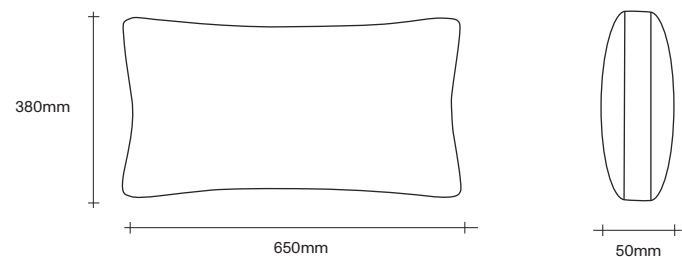

### 2.5 Seater Dimensions

2.5 Seater Two Arms

2.5 Seater No Arms

2.5 Seater One Arm

2.5 Seater Chaise

900x900 Ottoman

### 3 Seater Dimensions

3 Seater Two Arms

3 Seater No Arms

3 Seater One Arm

3 Seater Chaise

1100x900 Ottoman

Cushion Dimensions

Small Rectangular Cushion