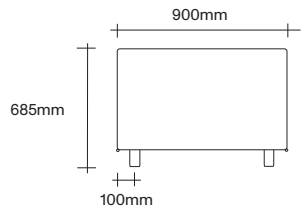

### 2.5 Seater Dimensions

2.5 Seater Two Arms

2.5 Seater No Arms

2.5 Seater One Arm

2.5 Seater Chaise

900x900 Ottoman

### 3 Seater Dimensions

3 Seater Two Arms

3 Seater No Arms

3 Seater One Arm

3 Seater Chaise

1100x900 Ottoman

Cushion Dimensions

Small Rectangular Cushion