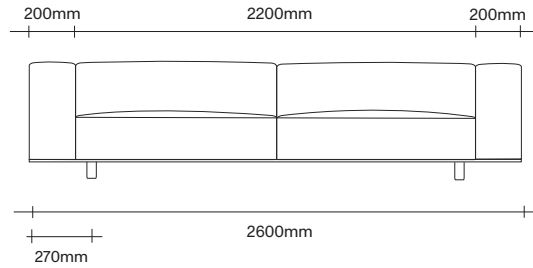

### 2.5 Seater Dimensions

2.5 Seater Two Arms

2.5 Seater No Arms

2.5 Seater One Arm

2.5 Seater Chaise

900x900 Ottoman

### 3 Seater Dimensions

3 Seater Two Arms

3 Seater No Arms

3 Seater One Arm

3 Seater Chaise

1100x900 Ottoman

Cushion Dimensions

Small Rectangular Cushion