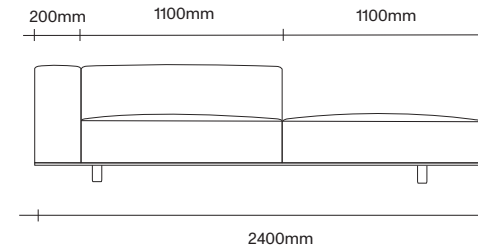

### 2.5 Seater Dimensions

2.5 Seater Two Arms

2.5 Seater No Arms

2.5 Seater One Arm

2.5 Seater Chaise

900x900 Ottoman

### 3 Seater Dimensions

3 Seater Two Arms

3 Seater No Arms

3 Seater One Arm

3 Seater Chaise

1100x900 Ottoman

Cushion Dimensions

Small Rectangular Cushion