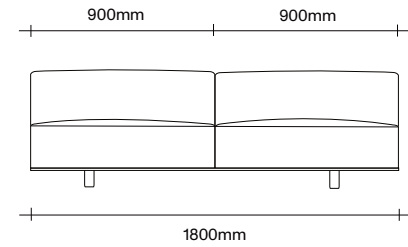

### 2.5 Seater Dimensions

2.5 Seater Two Arms

2.5 Seater No Arms

2.5 Seater One Arm

2.5 Seater Chaise

900x900 Ottoman

### 3 Seater Dimensions

3 Seater Two Arms

3 Seater No Arms

3 Seater One Arm

3 Seater Chaise

1100x900 Ottoman

Cushion Dimensions

Small Rectangular Cushion