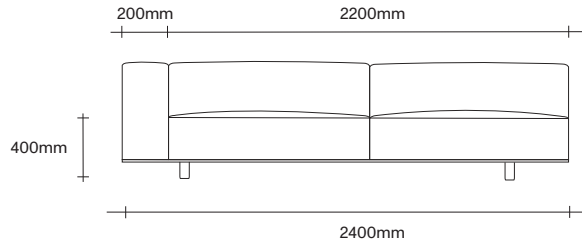

### 2.5 Seater Dimensions

2.5 Seater Two Arms

2.5 Seater No Arms

2.5 Seater One Arm

2.5 Seater Chaise

900x900 Ottoman

### 3 Seater Dimensions

3 Seater Two Arms

3 Seater No Arms

3 Seater One Arm

3 Seater Chaise

1100x900 Ottoman

Cushion Dimensions

Small Rectangular Cushion