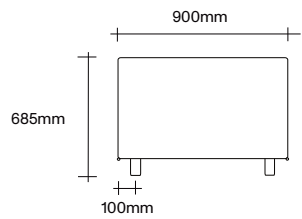

### 2.5 Seater Dimensions

2.5 Seater Two Arms

2.5 Seater No Arms

2.5 Seater One Arm

2.5 Seater Chaise

900x900 Ottoman

### 3 Seater Dimensions

3 Seater Two Arms

3 Seater No Arms

3 Seater One Arm

3 Seater Chaise

1100x900 Ottoman

Cushion Dimensions

Small Rectangular Cushion