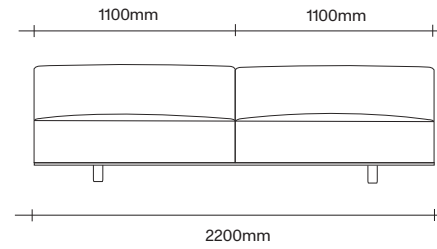

### 2.5 Seater Dimensions

2.5 Seater Two Arms

2.5 Seater No Arms

2.5 Seater One Arm

2.5 Seater Chaise

900x900 Ottoman

### 3 Seater Dimensions

3 Seater Two Arms

3 Seater No Arms

3 Seater One Arm

3 Seater Chaise

1100x900 Ottoman

Cushion Dimensions

Small Rectangular Cushion