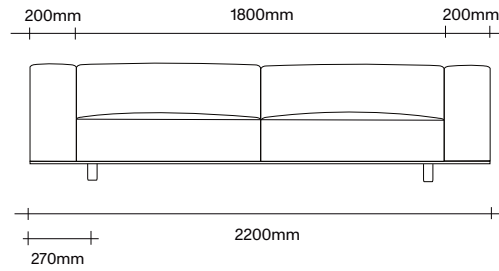

### 2.5 Seater Dimensions

2.5 Seater Two Arms

2.5 Seater No Arms

2.5 Seater One Arm

2.5 Seater Chaise

900x900 Ottoman

### 3 Seater Dimensions

3 Seater Two Arms

3 Seater No Arms

3 Seater One Arm

3 Seater Chaise

1100x900 Ottoman

Cushion Dimensions

Small Rectangular Cushion