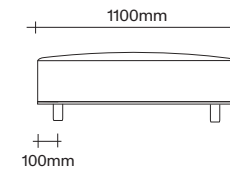

### 2.5 Seater Dimensions

2.5 Seater Two Arms

2.5 Seater No Arms

2.5 Seater One Arm

2.5 Seater Chaise

900x900 Ottoman

### 3 Seater Dimensions

3 Seater Two Arms

3 Seater No Arms

3 Seater One Arm

3 Seater Chaise

1100x900 Ottoman

Cushion Dimensions

Small Rectangular Cushion