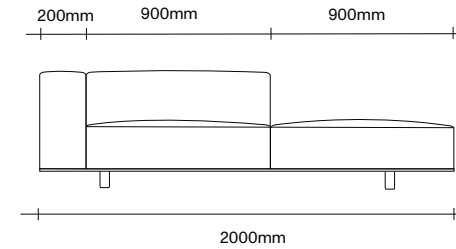

### 2.5 Seater Dimensions

2.5 Seater Two Arms

2.5 Seater No Arms

2.5 Seater One Arm

2.5 Seater Chaise

900x900 Ottoman

### 3 Seater Dimensions

3 Seater Two Arms

3 Seater No Arms

3 Seater One Arm

3 Seater Chaise

1100x900 Ottoman

Cushion Dimensions

Small Rectangular Cushion