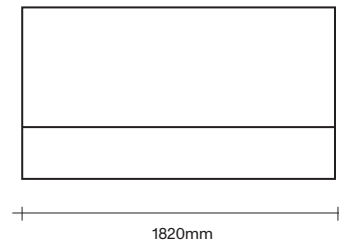

Made in New Zealand

47 Normanby Road  
Mt Eden  
Auckland 1024  
Ph +64 9 377 5556

[simonjames.co.nz](http://simonjames.co.nz)

Bed Dimensions

SIMON JAMES

Queen Bed

King Bed

Super King Bed