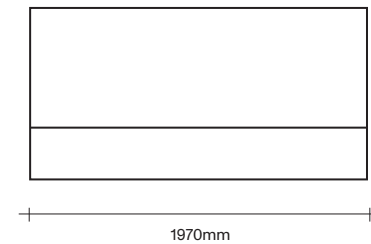

Made in New Zealand

47 Normanby Road  
Mt Eden  
Auckland 1024  
Ph +64 9 377 5556

[simonjames.co.nz](http://simonjames.co.nz)

Bed Dimensions

SIMON JAMES

Queen Bed

King Bed

Super King Bed