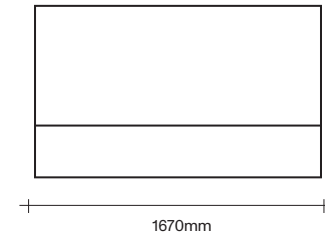

Made in New Zealand

47 Normanby Road  
Mt Eden  
Auckland 1024  
Ph +64 9 377 5556

[simonjames.co.nz](http://simonjames.co.nz)

Bed Dimensions

SIMON JAMES

Queen Bed

King Bed

Super King Bed