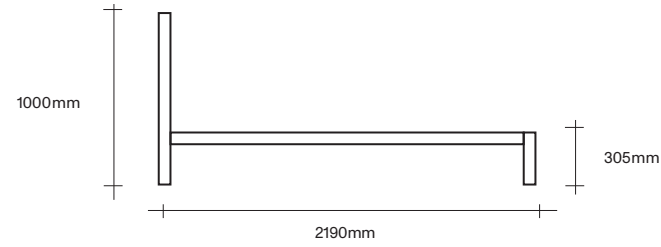

Made in New Zealand

47 Normanby Road  
Mt Eden  
Auckland 1024  
Ph +64 9 377 5556

[simonjames.co.nz](http://simonjames.co.nz)

Bed Dimensions

SIMON JAMES

Queen Bed

King Bed

Super King Bed