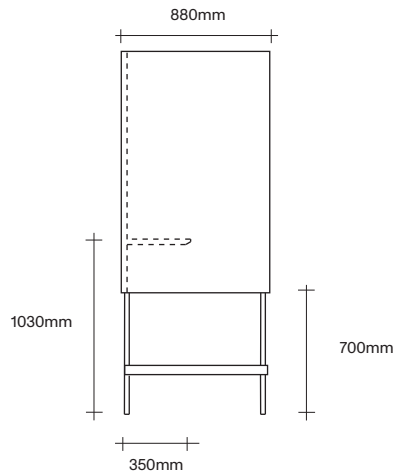

### Cabin Desk and Chair Dimensions

Cabin Chair  
without Roof

Cabin Chair  
with Roof

Cabin Desk

Integrated soft-wiring system available on request.

# SIMON JAMES

47 Normanby Road  
Mt Eden  
Auckland 1024  
Ph +64 9 377 5556

[simonjames.co.nz](http://simonjames.co.nz)

Wall and Free-Standing Cabin Dimensions

SIMON JAMES

Wall Cabin

Free-Standing Cabin

**SIMON JAMES**