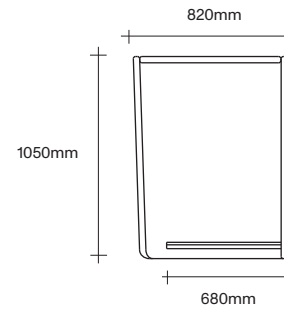

### Cabin Desk and Chair Dimensions

Cabin Chair  
without Roof

Cabin Chair  
with Roof

Cabin Desk

Integrated soft-wiring system available on request.

# SIMON JAMES

47 Normanby Road  
Mt Eden  
Auckland 1024  
Ph +64 9 377 5556

[simonjames.co.nz](http://simonjames.co.nz)

Wall and Free-Standing Cabin Dimensions

SIMON JAMES

Wall Cabin

Free-Standing Cabin

**SIMON JAMES**