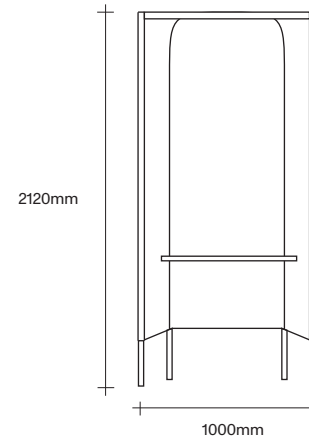

### Cabin Desk and Chair Dimensions

Cabin Chair  
without Roof

Cabin Chair  
with Roof

Cabin Desk

Integrated soft-wiring system available on request.

# SIMON JAMES

47 Normanby Road  
Mt Eden  
Auckland 1024  
Ph +64 9 377 5556

[simonjames.co.nz](http://simonjames.co.nz)

Wall and Free-Standing Cabin Dimensions

SIMON JAMES

Wall Cabin

Free-Standing Cabin

**SIMON JAMES**