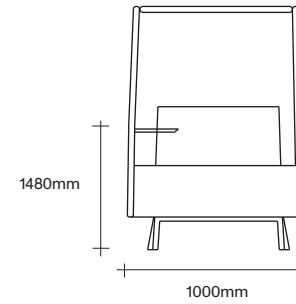

### Cabin Desk and Chair Dimensions

Cabin Chair  
without Roof

Cabin Chair  
with Roof

Cabin Desk

Integrated soft-wiring system available on request.

# SIMON JAMES

47 Normanby Road  
Mt Eden  
Auckland 1024  
Ph +64 9 377 5556

[simonjames.co.nz](http://simonjames.co.nz)

Wall and Free-Standing Cabin Dimensions

SIMON JAMES

Wall Cabin

Free-Standing Cabin

**SIMON JAMES**