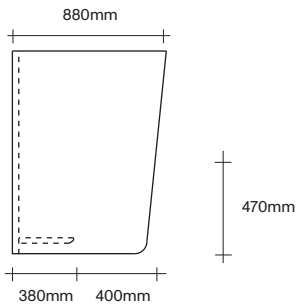

### Cabin Desk and Chair Dimensions

Cabin Chair  
without Roof

Cabin Chair  
with Roof

Cabin Desk

Integrated soft-wiring system available on request.

# SIMON JAMES

47 Normanby Road  
Mt Eden  
Auckland 1024  
Ph +64 9 377 5556

[simonjames.co.nz](http://simonjames.co.nz)

Wall and Free-Standing Cabin Dimensions

SIMON JAMES

Wall Cabin

Free-Standing Cabin

**SIMON JAMES**