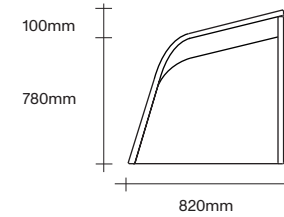

### Cabin Desk and Chair Dimensions

Cabin Chair  
without Roof

Cabin Chair  
with Roof

Cabin Desk

Integrated soft-wiring system available on request.

# SIMON JAMES

47 Normanby Road  
Mt Eden  
Auckland 1024  
Ph +64 9 377 5556

[simonjames.co.nz](http://simonjames.co.nz)

Wall and Free-Standing Cabin Dimensions

SIMON JAMES

Wall Cabin

Free-Standing Cabin

**SIMON JAMES**