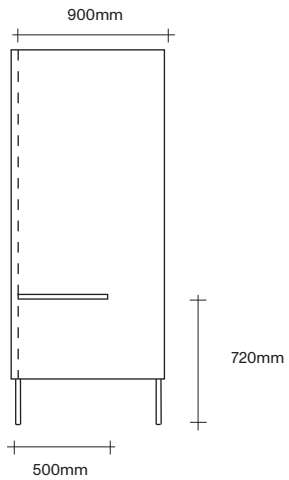

Integrated soft-wiring system available on request.

SIMON JAMES

47 Normanby Road
Mt Eden
Auckland 1024
Ph +64 9 377 5556

simonjames.co.nz