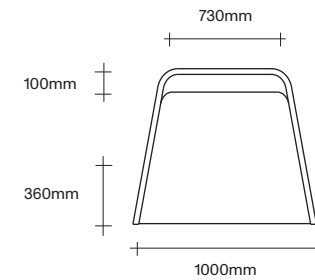

### Cabin Desk and Chair Dimensions

Cabin Chair  
without Roof

Cabin Chair  
with Roof

Cabin Desk

Integrated soft-wiring system available on request.

# SIMON JAMES

47 Normanby Road  
Mt Eden  
Auckland 1024  
Ph +64 9 377 5556

[simonjames.co.nz](http://simonjames.co.nz)

Wall and Free-Standing Cabin Dimensions

SIMON JAMES

Wall Cabin

Free-Standing Cabin

**SIMON JAMES**