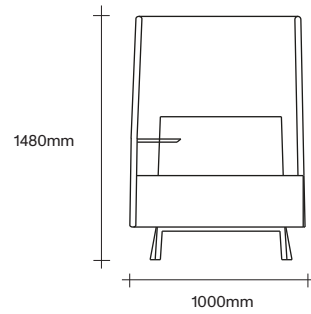

Cabin Desk and Chair Dimensions

Cabin Chair
without Roof