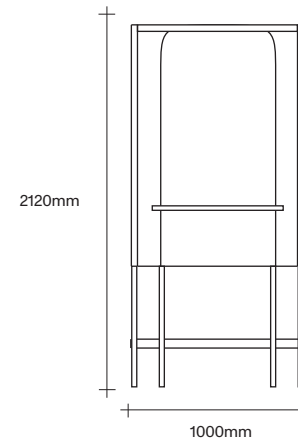

### Cabin Desk and Chair Dimensions

Cabin Chair  
without Roof

Cabin Chair  
with Roof

Cabin Desk

Integrated soft-wiring system available on request.

# SIMON JAMES

47 Normanby Road  
Mt Eden  
Auckland 1024  
Ph +64 9 377 5556

[simonjames.co.nz](http://simonjames.co.nz)

Wall and Free-Standing Cabin Dimensions

SIMON JAMES

Wall Cabin

Free-Standing Cabin

**SIMON JAMES**