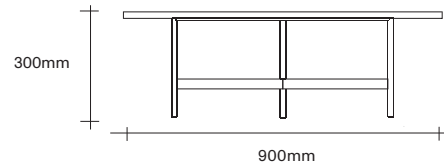

Nero
Marquina
Marble

Aged
Brass Base

Black
Base

Coffee and Side Table Dimensions

SIMON JAMES

Marble Top Side Table

Timber Top Side Table

Low Coffee Table