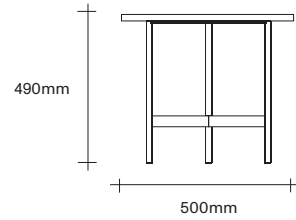

Nero
Marquina
Marble

Aged
Brass Base

Black
Base

Coffee and Side Table Dimensions

SIMON JAMES

Marble Top Side Table

Timber Top Side Table

Low Coffee Table