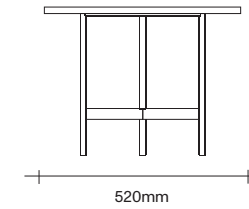

Nero
Marquina
Marble

Aged
Brass Base

Black
Base

Coffee and Side Table Dimensions

SIMON JAMES

Marble Top Side Table

Timber Top Side Table

Low Coffee Table