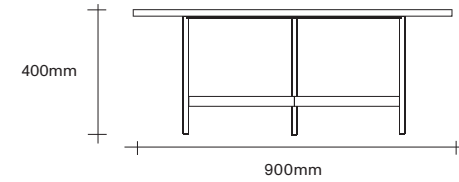

Nero
Marquina
Marble

Aged
Brass Base

Black
Base

Coffee and Side Table Dimensions

SIMON JAMES

Marble Top Side Table

Timber Top Side Table

Low Coffee Table