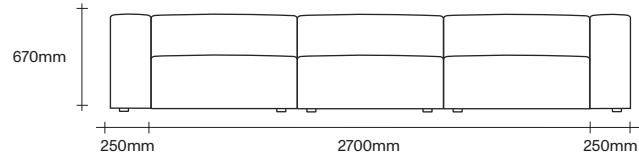

2 Seater Sofa Configuration Suggestions

2 Seater Standard Sofa
with Two Wide Arms

2 Seater Standard Sofa
with Two Narrow Arms

2 Seater Long Sofa
with Two Wide Arms

2 Seater Long Sofa
with Two Narrow Arms

3 Seater Sofa Configuration Suggestions

SIMON JAMES

3 Seater Standard Sofa
with Two Wide Arms

3 Seater Standard Sofa
with Two Narrow Arms

3 Seater Long Sofa
with Two Wide Arms

3 Seater Long Sofa
with Two Narrow Arms

47 Normanby Road
Mt Eden
Auckland 1024
Ph +64 9 377 5556