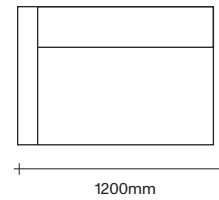

Wide Chaise with Wide Arm