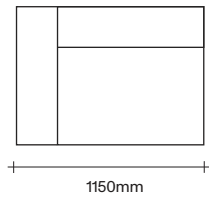

SIMON JAMES

Corner Seat

Standard Single Seater with Wide Arm

Standard Single Seater with Narrow Arm

Standard Single Seater no arms

Standard Chaise with Narrow Arm

Standard Chaise with Wide Arm

Ottoman with Narrow Arm