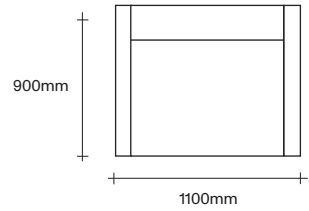

simonjames.co.nz

Daybed and Armchair Dimensions

SIMON JAMES

Armchair with Narrow Arm

Armchair with Wide Arm

Daybed

Daybed no arm

Standard Modular Sofa Seat Options