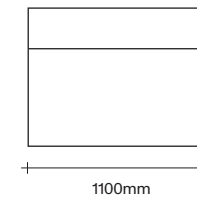

Ottoman

Wide Modular Sofa Seat Options

SIMON JAMES

Wide Single Seater with Wide Arm

Wide Single Seater with Narrow Arm

Wide Single Seater no arms

Wide Chaise with Wide Arm

Wide Chaise with Narrow Arm