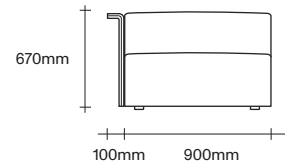

simonjames.co.nz

Daybed and Armchair Dimensions

SIMON JAMES

Armchair with Narrow Arm

Armchair with Wide Arm

Daybed

Daybed no arm

Standard Modular Sofa Seat Options

SIMON JAMES

Corner Seat

Standard Single Seater with Wide Arm

Standard Single Seater with Narrow Arm

Standard Single Seater no arms

Standard Chaise with Narrow Arm

Standard Chaise with Wide Arm

Ottoman with Narrow Arm