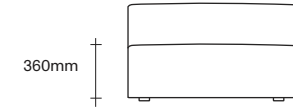

Ottoman

Wide Modular Sofa Seat Options

SIMON JAMES

Wide Single Seater with Wide Arm

Wide Single Seater with Narrow Arm

Wide Single Seater no arms

Wide Chaise with Wide Arm

Wide Chaise with Narrow Arm