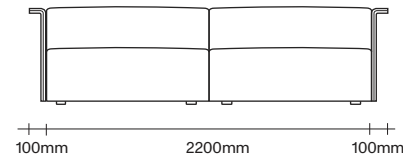

2 Seater Sofa Configuration Suggestions

2 Seater Standard Sofa
with Two Wide Arms

2 Seater Standard Sofa
with Two Narrow Arms

2 Seater Long Sofa
with Two Wide Arms

2 Seater Long Sofa
with Two Narrow Arms

3 Seater Sofa Configuration Suggestions

SIMON JAMES

3 Seater Standard Sofa
with Two Wide Arms

3 Seater Standard Sofa
with Two Narrow Arms

3 Seater Long Sofa
with Two Wide Arms

3 Seater Long Sofa
with Two Narrow Arms

47 Normanby Road
Mt Eden
Auckland 1024
Ph +64 9 377 5556