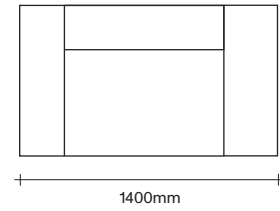

simonjames.co.nz

Daybed and Armchair Dimensions

SIMON JAMES

Armchair with Narrow Arm

Armchair with Wide Arm

Daybed

Daybed no arm

Standard Modular Sofa Seat Options