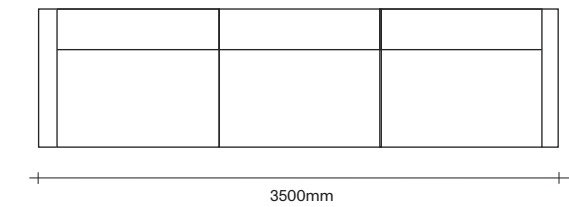

SIMON JAMES

3 Seater Standard Sofa
with Two Wide Arms

3 Seater Standard Sofa
with Two Narrow Arms

3 Seater Long Sofa
with Two Wide Arms

3 Seater Long Sofa
with Two Narrow Arms

47 Normanby Road
Mt Eden
Auckland 1024
Ph +64 9 377 5556