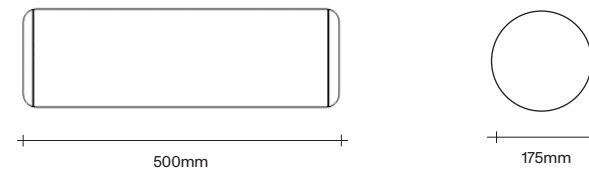

SIMON JAMES

3 Seater Standard Sofa
with Two Wide Arms

3 Seater Standard Sofa
with Two Narrow Arms

3 Seater Long Sofa
with Two Wide Arms

3 Seater Long Sofa
with Two Narrow Arms

47 Normanby Road
Mt Eden
Auckland 1024
Ph +64 9 377 5556

simonjames.co.nz

Large Square Cushion

Small Rectangular Cushion

Large Bolster

Small Bolster

Modular Sofa Configuration Suggestions

SIMON JAMES

The Arcade Sofa is a modular product, select individual pieces to create a configuration that suits your space.