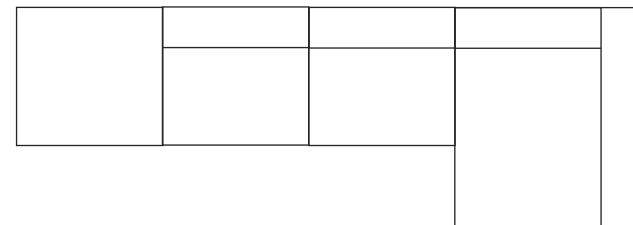

simonjames.co.nz

Large Square Cushion

Small Rectangular Cushion

Large Bolster

Small Bolster

Modular Sofa Configuration Suggestions

SIMON JAMES

The Arcade Sofa is a modular product, select individual pieces to create a configuration that suits your space.