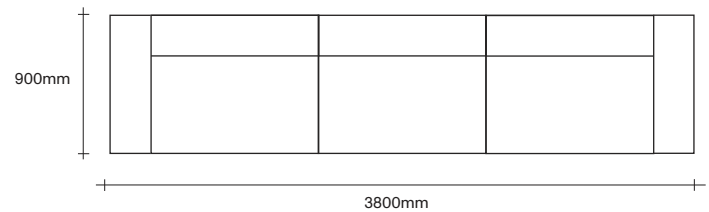

SIMON JAMES

3 Seater Standard Sofa
with Two Wide Arms

3 Seater Standard Sofa
with Two Narrow Arms

3 Seater Long Sofa
with Two Wide Arms

3 Seater Long Sofa
with Two Narrow Arms

47 Normanby Road
Mt Eden
Auckland 1024
Ph +64 9 377 5556