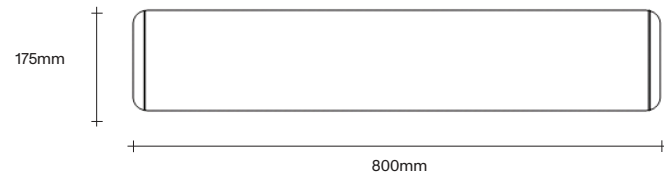

SIMON JAMES

3 Seater Standard Sofa
with Two Wide Arms

3 Seater Standard Sofa
with Two Narrow Arms

3 Seater Long Sofa
with Two Wide Arms

3 Seater Long Sofa
with Two Narrow Arms

47 Normanby Road
Mt Eden
Auckland 1024
Ph +64 9 377 5556

simonjames.co.nz

Large Square Cushion

Small Rectangular Cushion

Large Bolster

Small Bolster

Modular Sofa Configuration Suggestions

SIMON JAMES

The Arcade Sofa is a modular product, select individual pieces to create a configuration that suits your space.