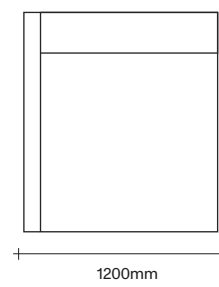

Wide Modular Sofa Seat Options

SIMON JAMES