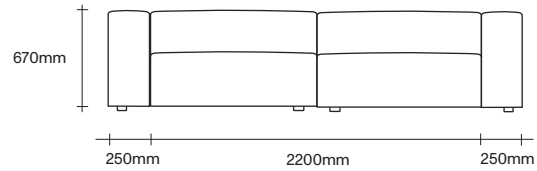

2 Seater Long Sofa
with Two Wide Arms