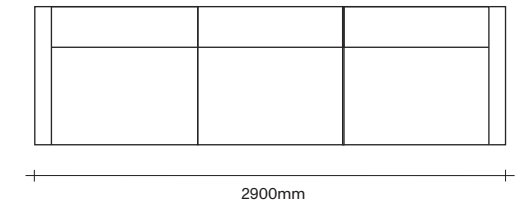

2 Seater Sofa Configuration Suggestions

2 Seater Standard Sofa
with Two Wide Arms

2 Seater Standard Sofa
with Two Narrow Arms

2 Seater Long Sofa
with Two Wide Arms

2 Seater Long Sofa
with Two Narrow Arms

3 Seater Sofa Configuration Suggestions

SIMON JAMES

3 Seater Standard Sofa
with Two Wide Arms

3 Seater Standard Sofa
with Two Narrow Arms

3 Seater Long Sofa
with Two Wide Arms

3 Seater Long Sofa
with Two Narrow Arms

47 Normanby Road
Mt Eden
Auckland 1024
Ph +64 9 377 5556