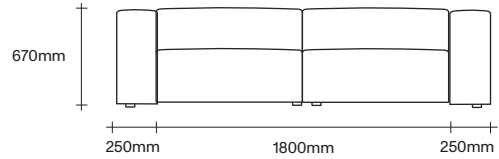

2 Seater Sofa Configuration Suggestions

2 Seater Standard Sofa
with Two Wide Arms