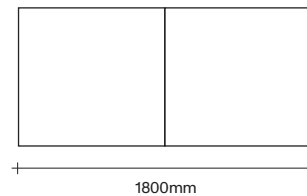

simonjames.co.nz

Daybed and Armchair Dimensions

SIMON JAMES

Armchair with Narrow Arm

Armchair with Wide Arm

Daybed

Daybed no arm

Standard Modular Sofa Seat Options