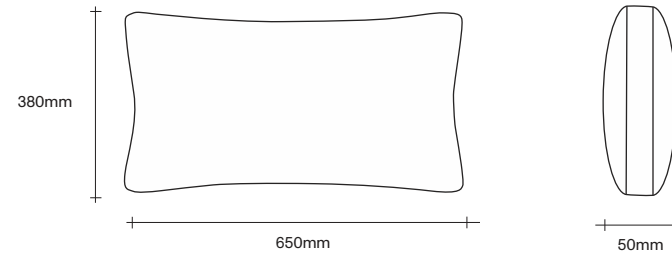

3 Seater Standard Sofa
with Two Narrow Arms