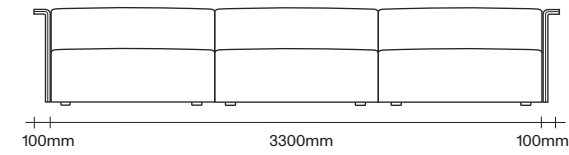

SIMON JAMES

3 Seater Standard Sofa
with Two Wide Arms

3 Seater Standard Sofa
with Two Narrow Arms

3 Seater Long Sofa
with Two Wide Arms

3 Seater Long Sofa
with Two Narrow Arms

47 Normanby Road
Mt Eden
Auckland 1024
Ph +64 9 377 5556

simonjames.co.nz

Large Square Cushion

Small Rectangular Cushion

Large Bolster

Small Bolster

Modular Sofa Configuration Suggestions

SIMON JAMES

The Arcade Sofa is a modular product, select individual pieces to create a configuration that suits your space.