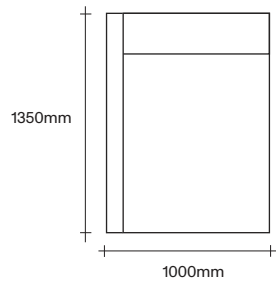

Standard Modular Sofa Seat Options

SIMON JAMES