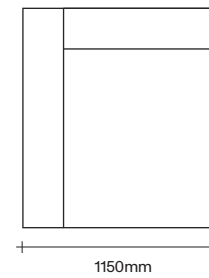

Standard Modular Sofa Seat Options

SIMON JAMES