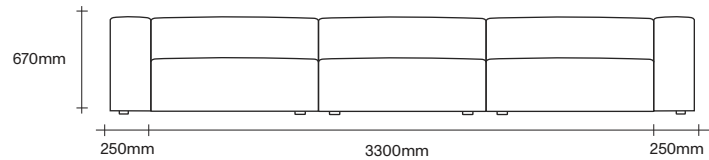

2 Seater Sofa Configuration Suggestions

2 Seater Standard Sofa
with Two Wide Arms

2 Seater Standard Sofa
with Two Narrow Arms

2 Seater Long Sofa
with Two Wide Arms

2 Seater Long Sofa
with Two Narrow Arms

3 Seater Sofa Configuration Suggestions

SIMON JAMES

3 Seater Standard Sofa
with Two Wide Arms

3 Seater Standard Sofa
with Two Narrow Arms

3 Seater Long Sofa
with Two Wide Arms

3 Seater Long Sofa
with Two Narrow Arms

47 Normanby Road
Mt Eden
Auckland 1024
Ph +64 9 377 5556