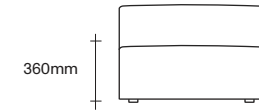

simonjames.co.nz

Daybed and Armchair Dimensions

SIMON JAMES

Armchair with Narrow Arm

Armchair with Wide Arm

Daybed

Daybed no arm

Standard Modular Sofa Seat Options

SIMON JAMES

Corner Seat

Standard Single Seater with Wide Arm

Standard Single Seater with Narrow Arm

Standard Single Seater no arms

Standard Chaise with Narrow Arm

Standard Chaise with Wide Arm

Ottoman with Narrow Arm