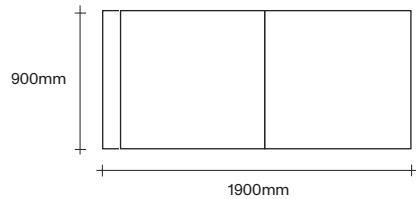

simonjames.co.nz

Daybed and Armchair Dimensions

SIMON JAMES

Armchair with Narrow Arm

Armchair with Wide Arm

Daybed

Daybed no arm

Standard Modular Sofa Seat Options