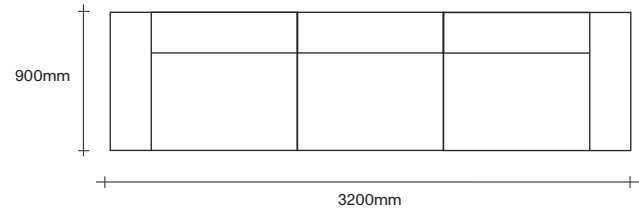

2 Seater Sofa Configuration Suggestions

2 Seater Standard Sofa
with Two Wide Arms

2 Seater Standard Sofa
with Two Narrow Arms

2 Seater Long Sofa
with Two Wide Arms

2 Seater Long Sofa
with Two Narrow Arms

3 Seater Sofa Configuration Suggestions

SIMON JAMES

3 Seater Standard Sofa
with Two Wide Arms

3 Seater Standard Sofa
with Two Narrow Arms

3 Seater Long Sofa
with Two Wide Arms

3 Seater Long Sofa
with Two Narrow Arms

47 Normanby Road
Mt Eden
Auckland 1024
Ph +64 9 377 5556