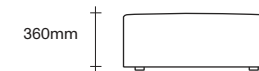

simonjames.co.nz

Daybed and Armchair Dimensions

SIMON JAMES

Armchair with Narrow Arm

Armchair with Wide Arm

Daybed

Daybed no arm

Standard Modular Sofa Seat Options

SIMON JAMES

Corner Seat

Standard Single Seater with Wide Arm

Standard Single Seater with Narrow Arm

Standard Single Seater no arms

Standard Chaise with Narrow Arm

Standard Chaise with Wide Arm

Ottoman with Narrow Arm