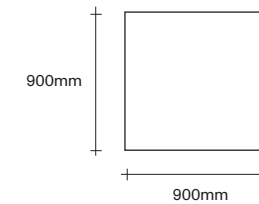

Standard Modular Sofa Seat Options

SIMON JAMES