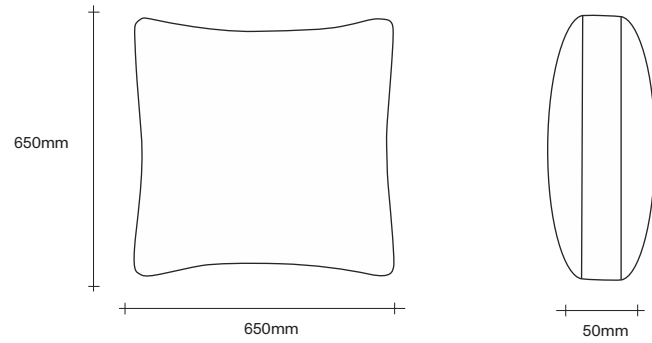

3 Seater Standard Sofa
with Two Wide Arms