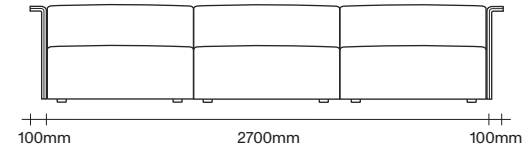

2 Seater Sofa Configuration Suggestions

2 Seater Standard Sofa
with Two Wide Arms

2 Seater Standard Sofa
with Two Narrow Arms

2 Seater Long Sofa
with Two Wide Arms

2 Seater Long Sofa
with Two Narrow Arms

3 Seater Sofa Configuration Suggestions

SIMON JAMES

3 Seater Standard Sofa
with Two Wide Arms

3 Seater Standard Sofa
with Two Narrow Arms

3 Seater Long Sofa
with Two Wide Arms

3 Seater Long Sofa
with Two Narrow Arms

47 Normanby Road
Mt Eden
Auckland 1024
Ph +64 9 377 5556