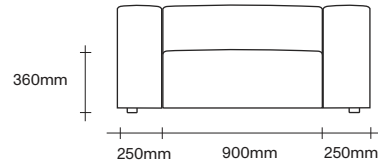

simonjames.co.nz

Daybed and Armchair Dimensions

SIMON JAMES

Armchair with Narrow Arm

Armchair with Wide Arm

Daybed

Daybed no arm

Standard Modular Sofa Seat Options