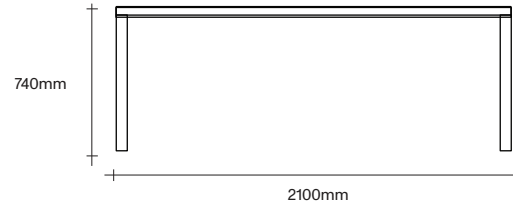

Made in New Zealand

47 Normanby Road
Mt Eden
Auckland 1024
Ph +64 9 377 5556

simonjames.co.nz

Outdoor Table and Bench Dimensions

SIMON JAMES

Table

Bench

SIMON JAMES