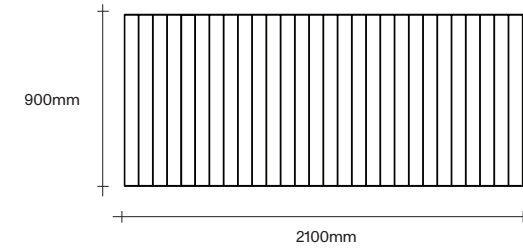

Made in New Zealand

47 Normanby Road
Mt Eden
Auckland 1024
Ph +64 9 377 5556

simonjames.co.nz

Outdoor Table and Bench Dimensions

SIMON JAMES

Table

Bench

SIMON JAMES