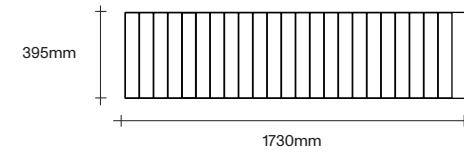

Made in New Zealand

47 Normanby Road
Mt Eden
Auckland 1024
Ph +64 9 377 5556

simonjames.co.nz

Outdoor Table and Bench Dimensions

SIMON JAMES

Table

Bench

SIMON JAMES