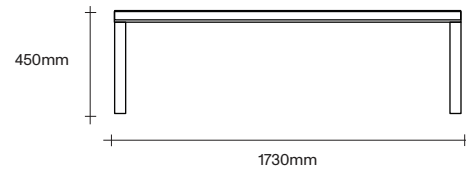

Made in New Zealand

47 Normanby Road
Mt Eden
Auckland 1024
Ph +64 9 377 5556

simonjames.co.nz

Outdoor Table and Bench Dimensions

SIMON JAMES

Table

Bench

SIMON JAMES