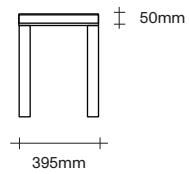

Made in New Zealand

47 Normanby Road
Mt Eden
Auckland 1024
Ph +64 9 377 5556

simonjames.co.nz

Outdoor Table and Bench Dimensions

SIMON JAMES

Table

Bench

SIMON JAMES