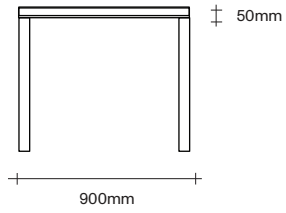

Made in New Zealand

47 Normanby Road
Mt Eden
Auckland 1024
Ph +64 9 377 5556

simonjames.co.nz

Outdoor Table and Bench Dimensions

SIMON JAMES

Table

Bench

SIMON JAMES