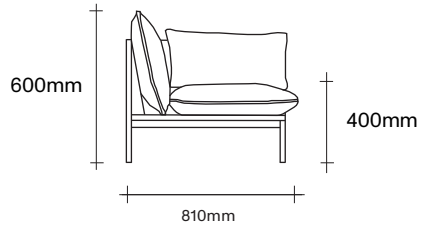

Carousel Sofa by Nonn

SIMON JAMES

Furniture & Lighting

47 Normanby Road
Mt Eden
Auckland 1024
Ph +64 9 377 5556

simonjames.co.nz

SIMON JAMES

The Carousel Sofa blurs the barriers between residential and commercial furniture, conveniently available in low, mid and high back - dependent on the level of privacy required. Although masculine in appearance, the Carousel sofa is softened by generously sized foam cushions and sits upon an elegantly refined blackened steel frame.

Carousel is multifunctional, elegant and timeless, quality's evocative of great mid-century design.

Made in New Zealand

47 Normanby Road
Mt Eden
Auckland 1024
Ph +64 9 377 5556

simonjames.co.nz

Sofa Dimensions