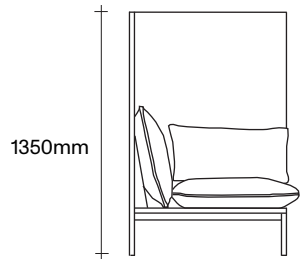

Carousel Sofa by Nonn

SIMON JAMES

Furniture & Lighting

47 Normanby Road
Mt Eden
Auckland 1024
Ph +64 9 377 5556

simonjames.co.nz

SIMON JAMES

The Carousel Sofa blurs the barriers between residential and commercial furniture, conveniently available in low, mid and high back - dependent on the level of privacy required. Although masculine in appearance, the Carousel sofa is softened by generously sized foam cushions and sits upon an elegantly refined blackened steel frame.

Carousel is multifunctional, elegant and timeless, quality's evocative of great mid-century design.

Made in New Zealand

47 Normanby Road
Mt Eden
Auckland 1024
Ph +64 9 377 5556

simonjames.co.nz

Sofa Dimensions