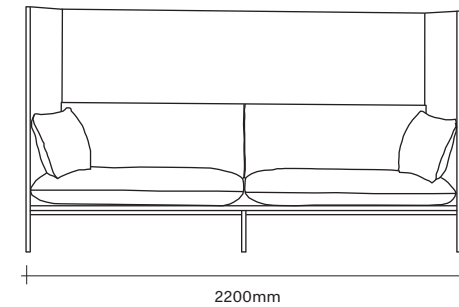

Sofa Dimensions

SIMON JAMES

Highback