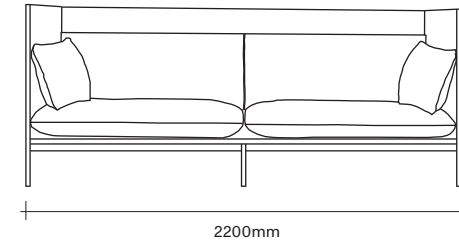

Sofa Dimensions

SIMON JAMES

Midback