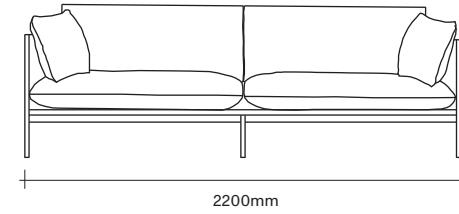

SIMON JAMES

Lowback