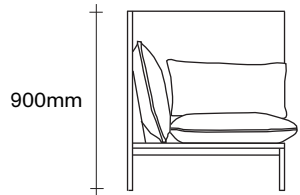

Carousel Sofa by Nonn

SIMON JAMES

Furniture & Lighting

47 Normanby Road
Mt Eden
Auckland 1024
Ph +64 9 377 5556

simonjames.co.nz

SIMON JAMES

The Carousel Sofa blurs the barriers between residential and commercial furniture, conveniently available in low, mid and high back - dependent on the level of privacy required. Although masculine in appearance, the Carousel sofa is softened by generously sized foam cushions and sits upon an elegantly refined blackened steel frame.

Carousel is multifunctional, elegant and timeless, quality's evocative of great mid-century design.

Made in New Zealand

47 Normanby Road
Mt Eden
Auckland 1024
Ph +64 9 377 5556

simonjames.co.nz

Sofa Dimensions