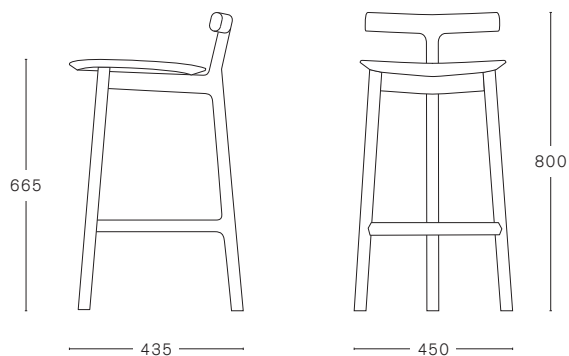

MC 7 RADICE COUNTER STOOL

ASH FRAME

REMOVABLE UPHOLSTERY

Rohi Novum
Leather
COM*
COL*

MAX. PER BOX	GROSS WEIGHT	VOLUME	BOX SIZE
1 STOOL	CA. kg 6,50	0,20 m³	490 x 475 x 845 mm

*FABRIC REQUIRED
1 PCS: LIN MTRS 0,50 (H 1,40 m)
MORE PCS: TO BE CHECKED

LEATHER REQUIRED
1 PCS: 0,5 m²

SAMPLE REQUIRED FOR APPROVAL