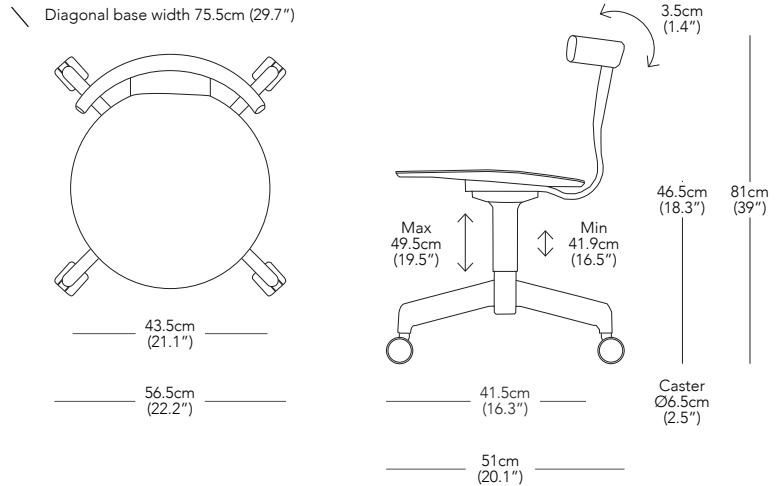

Diagonal base width 67.5cm (26.1")

43.5cm
(21.1")

48.5cm
(19.1")

Max
49.5cm
(19.5")

3.5cm
(1.4")

45cm
(17.7")

81cm
(39")

Min
41.9cm
(16.5")

41.5cm
(16.3")

51cm
(20.1")

* Components drawn in relative scale. Refer to CAD files for accurate drawings.

MATERIALS
Oak Veneer, Cast Aluminium

COLOUR OPTIONS
Black Seat & Back With Black Stem & Base
Black Seat & Back With White Stem & Base
Natural Seat & Back With Black Stem & Base
Natural Seat & Back With White Stem & Base

PRODUCT ENVIRONMENT
Indoor Use Only

APPROPRIATE FOR HARD CONTRACT USE
Yes

CERTIFICATION
F.S.C Certified Wood

WARRANTY
5 Years

PACKAGED DIMENSIONS
1 Box Per Chair

W	D	H	Box
53	53	80cm	0.22 m ³
20.9	20.9	31.5"	10.67 ft ³

PACKAGED WEIGHT
9.4 kg
20.7 lbs

PRODUCT WEIGHT
7.4 kg
16.3 lbs

CUSTOMISATION
Please email sales@resident.co.nz for enquiries.

COUNTRY OF ORIGIN
Hungary

Resident

Jiro Swivel Chair

With Casters

DESIGNER
John Tree / 2020