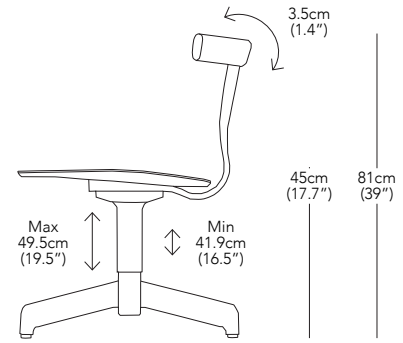

Resident

Jiro Swivel Chair

DESIGNER
John Tree / 2020

PRODUCT DESCRIPTION
Work Chair

PRODUCT CODE
JIR001BB - Jiro Swivel Chair, Black, Black Base
JIR001BW - Jiro Swivel Chair, Black, White Base
JIR001NB - Jiro Swivel Chair, Natural, Black Base
JIR001NW - Jiro Swivel Chair, Natural, White Base

Diagonal base width 67.5cm (26.1")

43.5cm
(21.1")

48.5cm
(19.1")

Max
49.5cm
(19.5")

3.5cm
(1.4")

45cm
(17.7")

81cm
(39")

Min
41.9cm
(16.5")

41.5cm
(16.3")

51cm
(20.1")

* Components drawn in relative scale. Refer to CAD files for accurate drawings.

MATERIALS
Oak Veneer, Cast Aluminium

COLOUR OPTIONS
Black Seat & Back With Black Stem & Base
Black Seat & Back With White Stem & Base
Natural Seat & Back With Black Stem & Base
Natural Seat & Back With White Stem & Base

PRODUCT ENVIRONMENT
Indoor Use Only

APPROPRIATE FOR HARD CONTRACT USE
Yes

CERTIFICATION
F.S.C Certified Wood

WARRANTY
5 Years

PACKAGED DIMENSIONS
1 Box Per Chair

W	D	H	Box
53	53	80cm	0.22 m ³
20.9	20.9	31.5"	10.67 ft ³