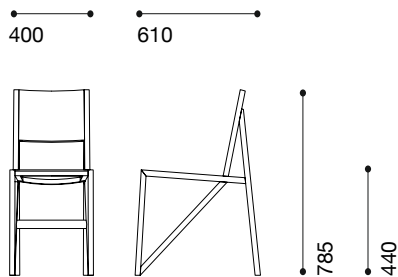

Frame Chair

Wouter Scheublin

Type: Seating

Design: 2008

Designer: Wouter Scheublin

Dimensions

L400mm x D610mm x H785mm

Seat Height

H440mm

Weight

4.30 kg

Materials

European oak, oil, steel fixings

Colour

■ Natural oak

Notes: bespoke paint finishes possible

Packaging Dimensions

L760mm x D440mm x H970mm

Weight

11kg

Packaging Type

Cardboard box

Notes: packed as set of two

Notes: