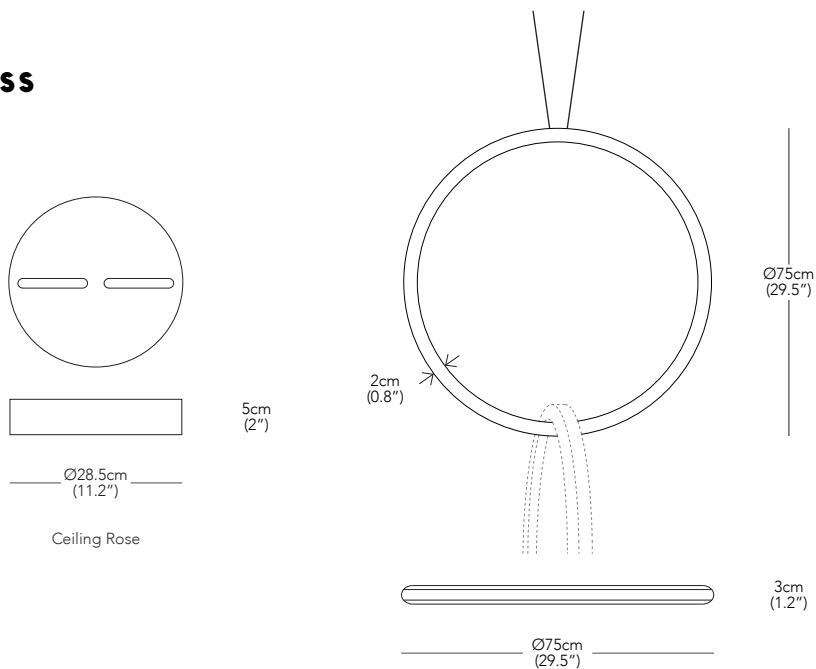

Resident

Circus 750 Pendant - Brass

DESIGNER
Resident Studio / 2017

PRODUCT DESCRIPTION
Pendant Light

PRODUCT CODE
CIR032BR - Circus 750 Pendant, Brass, 2 Rings
CIR033BR - Circus 750 Pendant, Brass, 3 Rings
CIR034BR - Circus 750 Pendant, Brass, 4 Rings

MATERIALS
Brass, Acrylic

COLOUR
Raw Brushed Brass

PRODUCT ENVIRONMENT
Indoor Use Only

APPROPRIATE FOR HARD CONTRACT USE
Yes

CERTIFICATION
CE

WARRANTY
3 Years

PACKAGED DIMENSIONS

1-3 Boxes Per Light
Box A (Top & Bottom Ring, Assembly Kit)
Box B (Middle Ring - 1 Ring Per Box)

W	D	H	
87	97	10	2 Rings
34.3	38.2	3.9"	0.08 m³
87	97	30	4 Rings
34.3	38.2	11.8"	0.25 m³
			8.83 ft³

PACKAGED WEIGHT

2 Rings	4 Rings
13.7 kg	26.7 kg
30.2 lbs	58.9 lbs

PRODUCT WEIGHT

2 Rings	4 Rings
9.5 kg	16.9 kg
20.9 lbs	37.3 lbs

DIMMING

The Circus 750 Pendant is dimmable as standard with a 0-10V receiver. The dimming options below are an additional purchase.

Compatible with the standard driver:
DIM002 - Dimmer with Wall Switch

Dimmable drivers replacing the standard driver:

Dali Systems:

DRI14 - 150W Dimmable Dali Driver (2 Rings)

Universal Ac, Triac And Trailing Edge Dimming:

DRI17 - 240W Phasecut Dimmable Driver (EU) (≤4 Rings)

DRI18 - 240W Phasecut Dimmable Driver (US) (≤4 Rings)

LIGHT SOURCE

Voltage - 24V
Power Usage - 57.6W Per Ring
Lumens - 6912lm Per Ring
Colour Temperature - 3000K
CRI - 95
Average Lifespan - 50,000Hrs

CEILING ROSE

Matt Black Aluminium

CABLE LENGTH

Min 30cm (12") - Max 500cm (196.9")

COUNTRY OF ORIGIN

New Zealand