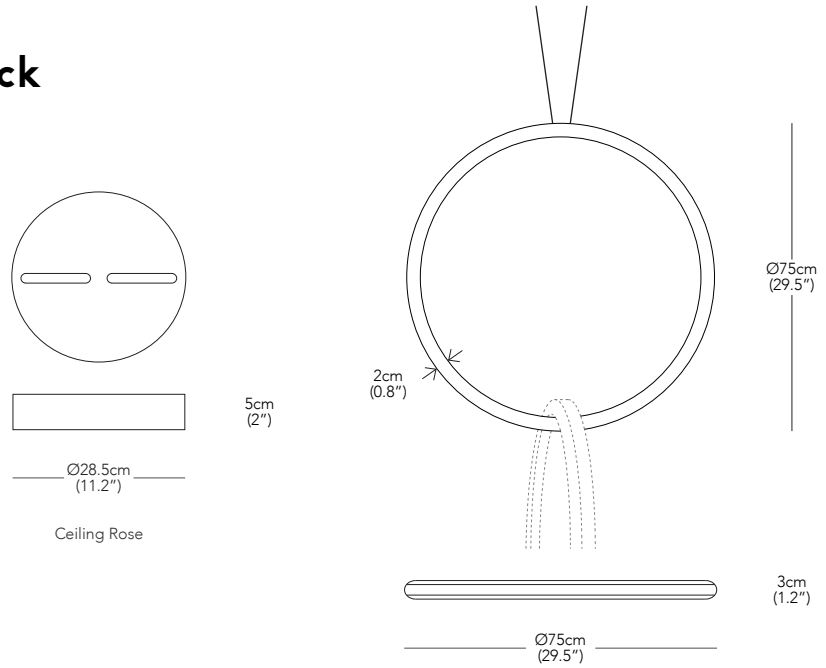

Resident

Circus 750 Pendant - Black

DESIGNER
Resident Studio / 2021

PRODUCT DESCRIPTION
Pendant Light

PRODUCT CODE
CIR032B - Circus 750 Pendant, Black, 2 Rings
CIR033B - Circus 750 Pendant, Black, 3 Rings
CIR034B - Circus 750 Pendant, Black, 4 Rings

* Components drawn in relative scale. Refer to CAD files for accurate drawings.

MATERIALS
Aluminium, Acrylic

COLOUR
Matt Black

PRODUCT ENVIRONMENT
Indoor Use Only

APPROPRIATE FOR HARD CONTRACT USE
Yes

CERTIFICATION
CE

WARRANTY
3 Years

PACKAGED DIMENSIONS

1-3 Boxes Per Light
Box A (Top & Bottom Ring, Assembly Kit)
Box B (Middle Ring - 1 Ring Per Box)

W	D	H	
87	97	10cm	2 Rings
34.3	38.2	3.9"	0.08 m³
87	97	30cm	4 Rings
34.3	38.2	11.8"	0.25 m³
			8.83 ft³

PACKAGED WEIGHT

2 Rings	4 Rings
8.9 kg	17.1 kg
19.6 lbs	37.7 lbs

PRODUCT WEIGHT

2 Rings	4 Rings
4.7 kg	7.3 kg
10.4 lbs	16.1 lbs

DIMMING

The Circus 750 Pendant is dimmable as standard with a 0-10V receiver. The dimming options below are an additional purchase.

Compatible with the standard driver:
DIM002 - Dimmer with Wall Switch

Dimmable drivers replacing the standard driver:
Dali Systems:
DRI14 - 150W Dimmable Dali Driver (2 Rings)
Universal Ac, Triac And Trailing Edge Dimming:
DRI17 - 240W Phasecut Dimmable Driver (EU) (≤4 Rings)
DRI18 - 240W Phasecut Dimmable Driver (US) (≤4 Rings)

LIGHT SOURCE

Voltage - 24V
Power Usage - 57.6W Per Ring
Lumens - 6912lm Per Ring
Colour Temperature - 3000K
CRI - 95
Average Lifespan - 50,000Hrs

CEILING ROSE
Matt Black Aluminium

CABLE LENGTH
Min 30cm (12") - Max 500cm (196.9")

COUNTRY OF ORIGIN
New Zealand