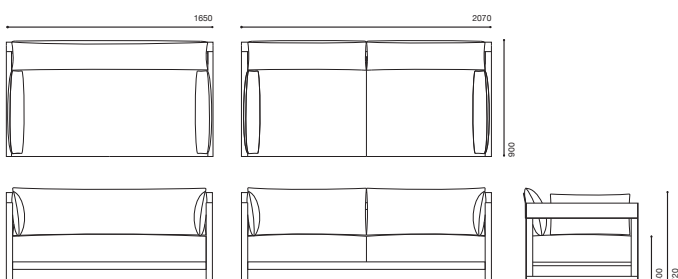

# Cassette

## Ronan & Erwan Bouroullec

**Type:** Seating

**Design:** 2018

Two and three-seater sofa with deep upholstery and optional side cushions. Black, burgundy or grey powder-coated steel frame with solid oak armrests. The sofa frame can be disassembled into component parts for easier installation. Goose-down with foam core cushions with removable upholstery covers.

**Dimensions**

L1650mm × D900mm × H720mm  
L2070mm × D900mm × H720mm

**Seat Height**

H400mm  
H400mm

**Weight**

60kg  
70kg

**Materials**

Powder-coated steel and plywood frame, solid oak (side panels), foam and goose-down cushions, removable upholstery covers

L1850mm × D1000mm × H1000mm  
L2200mm × D1000mm × H1000mm

**Weight**

80kg  
90kg

**Packaging Type**

Shipping pallet  
Shipping pallet

**Packaging Dimensions — non-EU clients**

L1850mm × D1000mm × H1000mm TBC  
L2200mm × D1000mm × H1000mm TBC