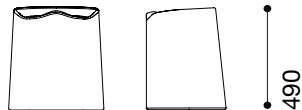

Butt stool

Estd Collection

Type: Seating

Design: 2010
Designer: Estd Collection

Dimensions

H490mm x D380mm x L410mm

Seat Height

H490mm

Weight

3.93 kg

Materials

Polypropylene

Colour

Black	RAL 9017
Bright blue	RAL 5012
Burgundy	RAL 3005
Green	RAL 6029
Grey fleck	RAL 9023
Khaki	RAL 6003
Navy blue	RAL 5003
Orange	RAL 2009
Red	RAL 3001
White	RAL 9010
Yellow	RAL 1003

Notes: MOQ 30 applies to colours white and green. RAL custom colours possible with MOQ 30

Packaging Dimensions

L460mm x D410mm x H780mm

Weight

9.6kg

Packaging Type

Cardboard

Notes: packed as set of two