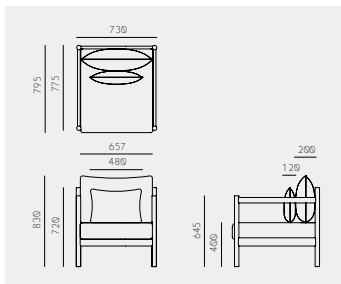

Braid Sofas

Norm Architects

ブレイド(組紐)ソファ
ノーム・アーキテクト

Braid 1-Seat

Material	Oak (Whitened, Natural, Smoke) / Ash (Sumi) + Paper Cord + Fabric
Net. Size	W 730 × D 810 × H 830 / SH 430 / CBM 0.60
Weight	32 KG

Braid 2-Seats

Material	Oak (Whitened, Natural, Smoke) / Ash (Sumi) + Paper Cord + Fabric
Net. Size	W 1390 × D 810 × H 830 / SH 430 / CBM 1.11
Weight	45 KG

Braid 3-Seats

Material	Oak (Whitened, Natural, Smoke) / Ash (Sumi) + Paper Cord + Fabric
Net. Size	W 2045 × D 810 × H 830 / SH 430 / CBM 1.61
Weight	55 KG