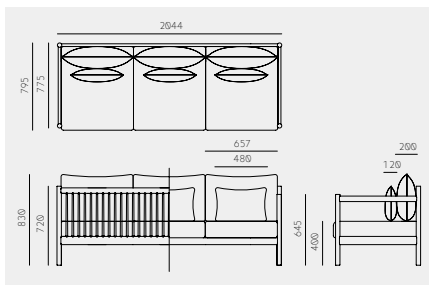

Braid Sofas

Norm Architects

ブレイド(組紐)ソファ
ノーム・アーキテクト

Braid 1-Seat

Material	Oak (Whitened, Natural, Smoke) / Ash (Sumi) + Paper Cord + Fabric
Net. Size	W 730 × D 810 × H 830 / SH 430 / CBM 0.60
Weight	32 KG

Braid 2-Seats

Material	Oak (Whitened, Natural, Smoke) / Ash (Sumi) + Paper Cord + Fabric
Net. Size	W 1390 × D 810 × H 830 / SH 430 / CBM 1.11
Weight	45 KG

Braid 3-Seats

Material	Oak (Whitened, Natural, Smoke) / Ash (Sumi) + Paper Cord + Fabric
Net. Size	W 2045 × D 810 × H 830 / SH 430 / CBM 1.61
Weight	55 KG