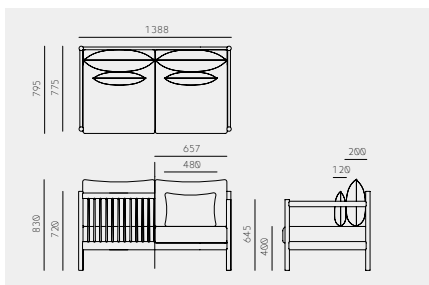

Braid Sofas

Norm Architects

ブレイド(組紐)ソファ
ノーム・アーキテクト

Braid 1-Seat

Material	Oak (Whitened, Natural, Smoke) / Ash (Sumi) + Paper Cord + Fabric
Net. Size	W 730 × D 810 × H 830 / SH 430 / CBM 0.60
Weight	32 KG

Braid 2-Seats

Material	Oak (Whitened, Natural, Smoke) / Ash (Sumi) + Paper Cord + Fabric
Net. Size	W 1390 × D 810 × H 830 / SH 430 / CBM 1.11
Weight	45 KG

Braid 3-Seats

Material	Oak (Whitened, Natural, Smoke) / Ash (Sumi) + Paper Cord + Fabric
Net. Size	W 2045 × D 810 × H 830 / SH 430 / CBM 1.61
Weight	55 KG